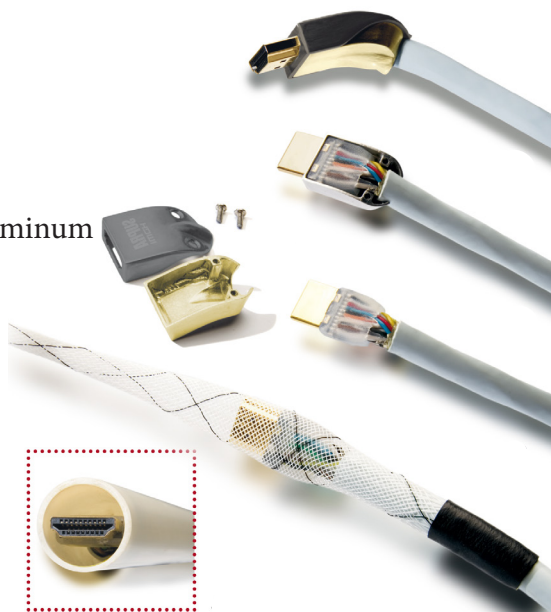

*1

PRODUCT	Qty	Part.no	EAN-13	E-no	Crt Weight
HDMI-HDMI/H UHD4 FRHF BLK 6M	1PC	1001101474	7330060203060	6243278	13 0,91
HDMI-HDMI/H UHD4 FRHF BLK 8M	1PC	1001101482	7330060203077	6243279	13 1,10
HDMI-HDMI/H UHD4 FRHF BLK 10M	1PC	1001101490	7330060203084	6243270	13 1,23
HDMI-HDMI/H UHD4 FRHF BLK 12M	1PC	1001101508	7330060203091	6243271	15 1,40
HDMI-HDMI/H UHD4 FRHF BLK 15M	1PC	1001101516	7330060203107	6243272	15 1,77
INSTALL KIT MET-B/BRAID	1PC	1011001193	7330060202506	6221477	0,03