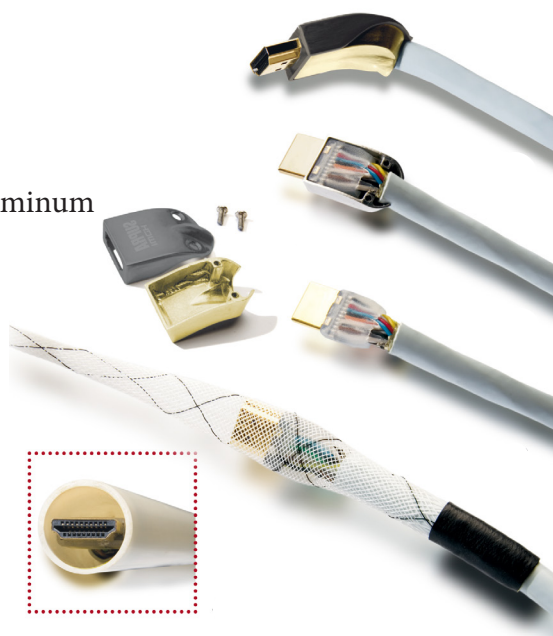

High Speed HDMI

- **Halogen free & flame retardant**
- Inter-changeable shell, perfect for installation in conduits pipes (min.20mm)
- Supports maximal resolution: 8K/HDR 7680x4320@60Hz up to 5m
- The straight shell can be replaced with an 45-deg angled shell (accessory)

SUPRA HDMI-HDMI/H 2.1 UHD8K - Ultra High Speed with Ethernet & Audio return channel. HDMI cables 0.5m to 2m is assembled with HD5/H cable. Approved for HDMI v2.1 8K/HDR up to 5m. HDMI UHD4/H is probably the best fire retardant HDMI cable on the market. It offers ultra high-speed HDMI with 100 Mbit/s ethernet, audio return channel and 8K resolution. It is objectively tested at HDMI's Accredited Test Center in the USA. The cable is FIRE RETARDANT & FLAME RETARDANT, it is slightly stiffer than the standard HDMI. The cable got a low friction jacket, perfect for installation in conduit pipes.

The patented detachable connector housing allows a straight or a angled shell, as well as being able to install the cable with connector part through a conduit pipe for concealed installation when the connector housing is removed. The plug itself is carefully soldered by qualified personnel, as well as cast in a strong plastic to withstand handling without the contact housing being assembled. It is possible to run the cable in a 20 mm conduit pipe or alternatively a 25 mm conduit hose. The housing is made of metal and after assembly it provides 100% shielding properties.

- Standard: HDMI 2.1, Ultra High speed HDR
- Jacket: PE ECCOH 5943, round
- Diameter: 9.5mm
- Colour: Black
- Shell straight: Incl. Met-S fully shielded in Aluminum
- Shell angled: *1) Accessory. Met-B fully shielded in Aluminum
- Installation braid: *1) Accessory, incl angled Met-B shell set
- Max resolution: 8K @ 60 Hz
- Bandwidth: 48 Gbit/s
- Features: eARC, HDR, Ethernet channel mm
- Packing 1-4m: Blister 25x21.5x4.8cm
- Packing 5m: Blister 31.5x25x6cm