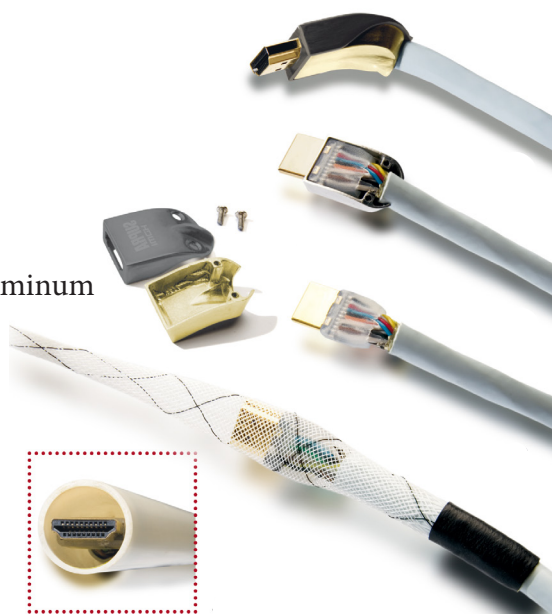

PRODUCT	Qty	Part.no	EAN-13	E-no	Crt	Weight
HDMI-HDMI 1.4 HD 20M	1PC	1001101797	7330060205996	6221474	13	2,28
HDMI-HDMI 1.4 HD 25M	1PC	1001101805	7330060205989	6221475	11	2,85
HDMI-HDMI 1.4 HD 30M	1PC	1001101813	7330060206009	6221476	8	3,4
INSTALL KIT MET-B/BRAID	1PC	1011001193	7330060202506	6221477		0,03