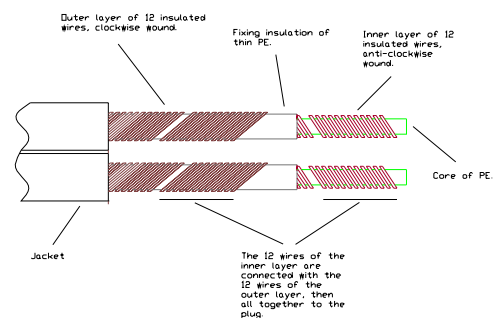

Special length are made upon order.

PRODUCT	Qty	Part.no	EAN-13	Carton	Weight
SWORD-ISL AUDIO 0.8M	1PAIR	1001905320	7330060201493	1	0,53
SWORD-ISL AUDIO 1M	1PAIR	1001905379	7330060201455	1	0,54
SWORD-ISL AUDIO 1.5M	1PAIR	1001909132	7330060208430	1	0,75
SWORD-ISL AUDIO 2M	1PAIR	1001909165	7330060208461	1	0,95