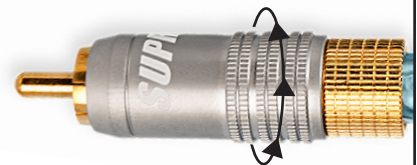

Sword-ISL Interconnect - The High End

The cable works as a perfect signal carrier without the side effects of the traditionally designed cables, which display severe problems with frequency responce and phase shifting. Sword maintain the signal integrity with almost immeasurable deformation due to our freedom and ability to master the electro-physical layout, instead of compensating with mystery boxes and batteries. It is hard to beat the Sword series, regardless of price. What does it sound like? The best description is nothing - Supra Sword does not sound at all. Supra Sword passes the complex music signal of an infinite number of sine waves and an infinite number of levels without causing any deformations between the source output to the receiver input. No part of the music suffer delay (phase shift), why the timing of each tone are exactly the same before and after. If every other hifi device in the system is capable of equally correct timing and preservation of the recordings' sound, the speaker setup and listening room acoustics is optimal, the result is such alive you can truly imagine being in the studio among the musicians. The Sword's lack of electrical properties ensures complete transparency. It is sometimes harder to distinguish a transparent cable from a cable with an apparent "sound lift" that emphasize certain notes.

CONSTRUCTION

- Cable: [Sword-I](#)
- Conductors (x2) 2x6x0.40 (Enameled) spun around PE/PP-filler
- Area: 2x1.5mm² / AWG 15
- Isolation: PP/PE mix, D=3mm
- Parts: Twisted
- Screen: Common Alu/Pet foli, 100%
- Jacket: PVC GA74 Crystal, round, D=8mm
- Colour: Transparent Iceblue
- Interconnect: Stereo, 2 > 2 plugs, Right = red, left = black
- Plugs: RCA-8SL
- Material: Gold plated Copper alloy
 - Wire connection: Soldering. Solder tin Almit 34 Super
 - Jack connection: Squeeze lock (SL)
- Signal direction: Follow the arrows > Source > Receiver
- Packning: Wooden box 22x22x4 cm