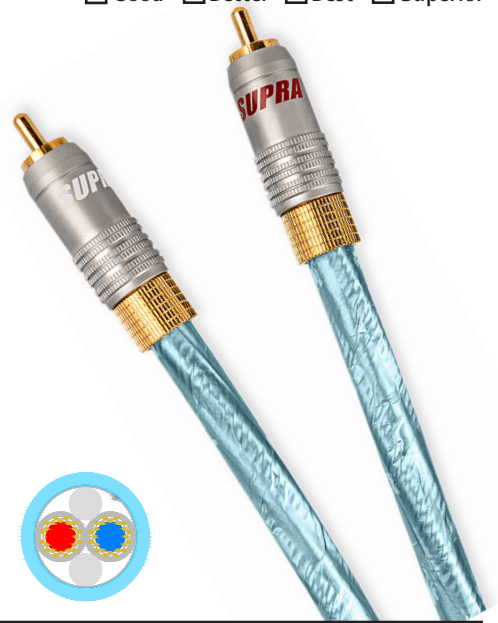

Sword-ISL Interconnect - The High End

The cable works as a perfect signal carrier without the side effects of the traditionally designed cables, which display severe problems with frequency responce and phase shifting. Sword maintain the signal integrity with almost immeasurable deformation due to our freedom and ability to master the electro-physical layout, instead of compensating with mystery boxes and batteries. It is hard to beat the Sword series, regardless of price. What does it sound like? The best description is nothing - Supra Sword does not sound at all. Supra Sword passes the complex music signal of an infinite number of sine waves and an infinite number of levels without causing any deformations between the source output to the receiver input. No part of the music suffer delay (phase shift), why the timing of each tone are exactly the same before and after. If every other hifi device in the system is capable of equally correct timing and preservation of the recordings' sound, the speaker setup and listening room acoustics is optimal, the result is such alive you can truly imagine being in the studio among the musicians. The Sword's lack of electrical properties ensures complete transparency. It is sometimes harder to distinguish a transparent cable from a cable with an apparent "sound lift" that emphasize certain notes.

CONSTRUCTION

- Cable: [Sword-I](#)
- Conductors (x2) 2x6x0.40 (Enameled) spun around PE/PP-filler
- Area: 2x1.5mm² / AWG 15
- Isolation: PP/PE mix, D=3mm
- Parts: Twisted
- Screen: Common Alu/Pet foli, 100%
- Jacket: PVC GA74 Crystal, round, D=8mm
- Colour: Transparent Iceblue
- Interconnect: Stereo, 2 > 2 plugs, Right = red, left = black
- Plugs: RCA-8SL
- Material: Gold plated Copper alloy
 - Wire connection: Soldering. Solder tin Almit 34 Super
 - Jack connection: Squeeze lock (SL)
- Signal direction: Follow the arrows > Source > Receiver
- Packning: Wooden box 22x22x4 cm