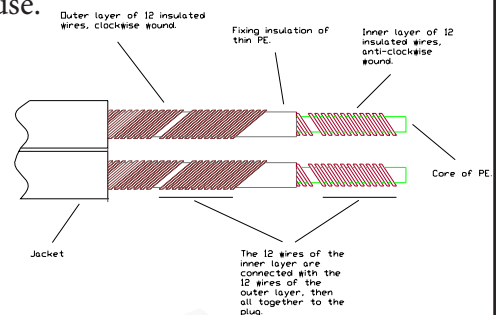

SUPRA SWORD-ISL EXCALIBUR

High-End Interconnect with Rhodium plated RCA plugs

Gauge: 1.5mm² / AWG 15

Rev.date: 2022-08-30

Customs tariff no: 8544429010

Country or origin: Sweden

- Transparant - No signal deformation
- Great frequency responce and no phase shifting.
- Bifilar wound Litz conductors
- Rhodium plated RCA plugs

Sword-I Excalibur

Our ultimate interconnect cable. The success with the Sword Excalibur loudspeaker cable lit an idea of designing an interconnect according to the same patented design concept. The cable works as a perfect signal carrier without the side effects of the traditionally designed cables, which display severe problems with frequency responce and phase shifting. Sword maintain the signal integrity with almost immeasurable deformation due to our freedom and ability to master the electro-physical layout. It is hard to beat the Sword series, regardless of price. The Rhodium edition is available in single-ended RCA and with balanced XLR plugs. What does it sound like? The best description is nothing - Supra Sword does not sound at all.

CONSTRUCTION

Cable:	Sword-I
Conductors (x2)	2x6x0.40 (Enameled) spun around PE/PP-filler
Area:	2x1.5mm ² / AWG 15
Isolation:	PP/PE mix, D=3mm
Parts:	Twisted
Screen:	Common Alu/Pet foli, 100%
Jacket:	PVC GA74 Crystal, round, D=8mm
Colour:	Transparent Iceblue
Interconnect:	Stereo, 2 > 2 plugs, Right = red, left = black
Plugs:	RCA-8SL Rhodium plated
- Material:	Rhodium plated Copper alloy
- Wire connection:	Soldering. Solder tin Almit 34 Super
- Jack connection:	Squeeze lock (SL)
Signal direction:	Follow the arrows > Source > Receiver
Packning:	Wooden box 22x22x4 cm