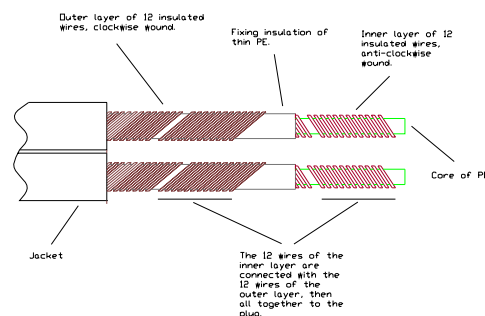

SUPRA SWORD-IXLR EXCALIBUR

High-End Interconnect with Rhodium plated XLR plugs

Gauge: 1.5mm² / AWG 15

Rev.date: 2024-08-26

Customs tariff no: 8544429010

Country or origin: Sweden

- Transparant - No signal deformation
- Great frequency response and no phase shifting.
- Bifilar wound Litz conductors
- Rhodium plated XLR plugs

Sword-I Excalibur

Our ultimate interconnect cable. The success with the Sword Excalibur loudspeaker cable lit an idea of designing an interconnect according to the same patented design concept. The cable works as a perfect signal carrier without the side effects of the traditionally designed cables, which display severe problems with frequency response and phase shifting. Sword maintain the signal integrity with almost immeasurable deformation due to our freedom and ability to master the electro-physical layout. It is hard to beat the Sword series, regardless of price. The Rhodium edition is available in single-ended RCA and with balanced XLR plugs. What does it sound like? The best description is nothing - Supra Sword does not sound at all.

CONSTRUCTION

- Cable: Sword-I
 Conductors (x2) 2x6x0.40 (Enameled) spun around PE/PP-filler
 Area: 2x1.5mm² / AWG 15
 Isolation: PP/PE mix, D=3mm
 Parts: Twisted
 Screen: Common Alu/Pet foli, 100%
 Jacket: PVC GA74 Crystal, round, D=8mm
 Colour: Transparent Iceblue
 Interconnect: Stereo, 2 XLR 3F Female > 2 XLR 3M Male, Right = red, left = black
 Plugs: Supra Swift Rhodium plated, Chassis in silver colour
 - Material: Rhodium plated Copper
 - Wire connection: Soldering. Solder tin Almit 34 Super
 - Jack connection: Quick lock
 Signal direction: Follow the arrows > Source > Receiver
 Packing: Wooden box 22x22x4 cm