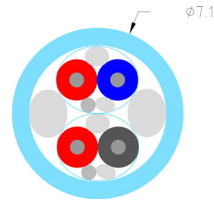

SUPRA Y-LINK 1RCA FEMALE - 2RCA MALE 25CM

Analogue Aapter Active speaker/Subwoofer 1RCA <-> 2RCA

Gauge: 2x3x0.24mm² / AWG 23

Rev.date: 2023-05-12

Customs tariff no: 8544429010

Country of origin: Sweden

- Shielding - very silent from noise and microphony
- Low capacitance - Allows for bass pulse without flattening or slowing down
- Robust connectors - Noise immune and gold plated for a long service life
- High quality analogue adapter, can be use with any of Supra interconnects.

Y-link 1RCA Female - 2RCA male Adapter

Splits singel channel sub-woofer output to two mono inputs

Supra Y-Link allows for interconnection between a receiver with a single LFE channel output and an active sub-woofer without specific LFE input but instead two channel (stereo) inputs, or any other devices that is desired to feed with one single channel. Sometimes the output sound level from the sub-woofer becomes too low when feeding only one of the inputs, why we have developed Y-Link cable that branches from one to two single-ended RCA connectors, making it possible to feed both channels with the same mono signal. The Y-Link does not provide stereo sound, it splits only the mono LFE (single) channel to double mono inputs. Terminated with SUPRA RCA-6 male/female. The adpater can be use with any of Supra interconnects.

CONSTRUCTION

Cable	SUPRA Biline
Jacket:	PVC GA78, round
Diameter:	7.1mm
Colour:	Iceblue & white (other colours upon order)
Marking:	SUPRA Biline > Made in Sweden > Meter mark
Screen connection:	Semi-balanaced, the screens are only connected in the source end
Connectors:	SUPRA RCA-6 female & SUPRA RCA-6 male
- Type:	1 RCA female > 2 RCA male
- Material:	24K gold plated copper alloy
- Colour:	Anthracite grey, Split iceblue: STRAIN RELIEF Y-SPLIT 8L60 BLUE
Solder tin:	Almit SR34 Super
Signal direction:	Follow the arrows printed on the cable > source > receiver
Packing:	Blister 25 x 21.5 x 4.8cm