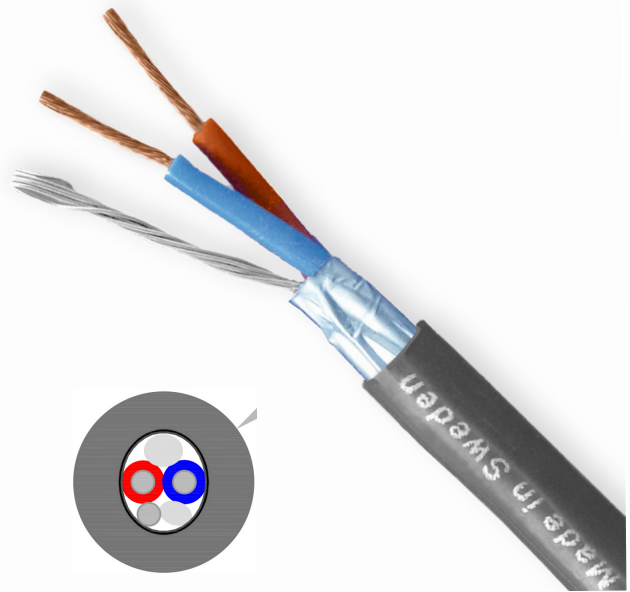

SUPRA MB01/H 1PR LINE FRHF

Mic/Line Installation cable

Gauge: 1x3x0.24mm² / AWG 23

Rev.date: 2023-04-20

Customs tariff no: 8544499390

Country of origin: Sweden

- Excellent flame retardancy- Halogen free - low smoke
- Shielded for efficient noise rejection
- Low capacitance - low microphony
- Low mechanical friction jacket, perfect for installation

MB01/H FRHF - Halogen Free & Fire Retardant - Mic/Line cable

Supra MB-series - A durable, strong, flame resistant professional installation cable

The conductors of multi-strand tinned 5N purity copper, together with the PE di-electric (insulation) provides for a low capacitance professional installation cable with very good electrical properties. The Supra professional series of cables have been recognized as trustworthy partners on-stage and in studios for a long period of time. MB-01/H is a single channel analogue installation cable aimed for longer analogue transmissions in e.g. studios. Very good electrical and mechanical properties for a long service life. It can be used both as single-end as well as balanced, we recommend balanced operation at longer lengths (> 5 meters).

CONSTRUCTION

Conductors (x2):	Tin plated Cu-wire OFC 5N 19x0.127 mm
Cross section Area:	2x0,24mm ² / AWG 23
Insulation:	PE, Blue & Red. Twisted pair.
Screen:	Alu/Pet foil
Screen coverage:	100%
Screen connection:	Tin plated OFC drain-wire 19x0.127mm
Jacket:	PE ECCOH 5943 FRHF, round
Jacket thickness.	1.5 mm
Diameter.	4.8 mm
Colour	Anthracite grey (other colours upon order)
Marking:	SUPRA MB01/H > Made in Sweden > Meter mark
Weight.	32 kg/km
Packing:	Bobbin 300m & 1000m (other lengths upon order)
Suitable plugs:	Supra RCA-6, RCA-6SC & Swift XLR