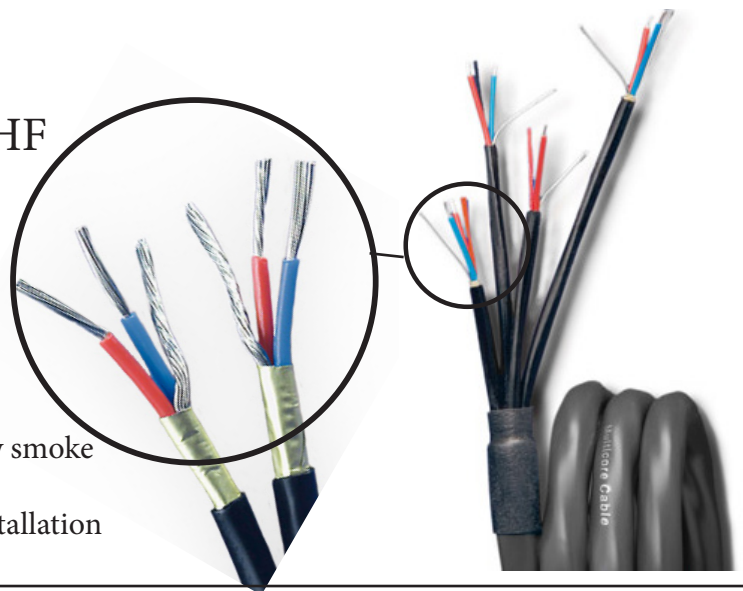

SUPRA MB04/H 4PRS LINE FRHF

Mic/Line Installation cable - 4 pairs

Gauge: 4x 3x0.24mm² / AWG 23

Rev.date: 2023-05-25

Customs tariff no: 8544499390

Country of origin: Sweden

- Low capacitance - low microphony
- Excellent flame retardancy- Halogen free - low smoke
- Separate shields for efficient noise rejection
- Low mechanical friction jacket, perfect for installation

MB04/H FRHF - Halogen Free & Fire Retardant - Mic/Line stereo cable

Supra MB-series - A durable, strong, flame resistant professional installation cable

The conductors of multi-strand tinned 5N purity copper, together with the PE dielectric (insulation) provides for a low capacitance professional installation cable with very good electrical properties. The Supra professional series of cables have been recognized as trustworthy partners on-stage and in studios for a long period of time. MB-04/H is a dual channel analogue installation cable aimed for longer analogue transmissions in e.g. studios. Very good electrical and mechanical properties for a long service life. It can be used both as single-end as well as balanced, we recommend balanced operation at longer lengths (> 5 meters).

CONSTRUCTION

Conductors (x2):	Tin plated Cu-wire OFC 5N 19x0.127 mm
Cross section Area:	4x 2x0,24mm ² / AWG 23
Insulation:	PE, Blue & Red. Twisted pair.
Screen:	Alu/Pet foil
Screen coverage:	100%
Screen connection:	Tin plated OFC drain-wire 19x0.127mm
Parts	4 twisted pairs, PE jacket with coloured yarn for easy identification
Jacket:	PE ECCOH 5943 FRHF, round
Jacket wall thickness:	1.5 mm
Diameter:	8 mm
Colour	Anthracite grey (other colours upon order)
Marking:	SUPRA MB04/H > Made in Sweden > Meter mark
Weight:	72 kg/km
Packing:	Bobbin 100m (other lengths upon order)
Suitable plugs:	Supra RCA-6, RCA-6SC & Swift XLR