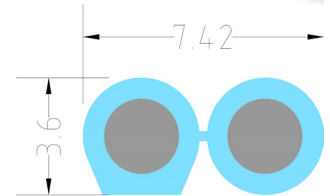

SUPRA CLASSIC 2X2.5

Classic Loudspeaker cable

Gauge: 2x2.5mm² / AWG 13

Rev.date: 2022-08-30

Customs tariff no: 8544499390

Country of origin: Sweden

- Highly flexible - slim design
- Tin plated - Corrosion resistant
- The original SUPRA cable - Value for the money
- Made in Sweden

Conductors (x2):	Tin plated OFC Cu-wire 320x0.10 mm
Diameter	2.4 mm
Cross section area:	2x2.5mm ² / AWG 13
Insulation:	PVC GA78, eight-model
Insulation thickness:	0.6 mm
Diameter:	3.6x7.4 mm
Colour:	Iceblue, white and Anthracite grey (other colours upon order)
Printing:	SUPRA Classic 2.5 + Made in Sweden + Meter mark
Weight:	66 kg/km
Packing:	Bobbin 50 & 200m (other lengths upon order) Blister packs of 5, 10 & 20m

ELECTRICAL SPECIFIKATION

Resistance:	6.8 ohm/km
Inductance:	0.45 uH/m
Rated voltage:	80V

PRODUCT	Qty	Part.nr	EAN-13	E-no	Carton
CLASSIC 2X2.5 BLUE B200	200M	1000000081	7330060000010	4866223	
CLASSIC 2X2.5 WHITE B200	200M	1000000099	7330060000195	4800063	
CLASSIC 2X2.5 GREY B200	200M	1000000198	7330060000065	4866233	
CLASSIC 2X2.5 BLUE 5M	1PC	1000000370	7330060201806		25pcs
CLASSIC 2X2.5 BLUE 10M	1PC	1000000388	7330060201813		25pcs
CLASSIC 2X2.5 BLUE 20M	1PC	1000000396	7330060201820		13pcs
CLASSIC 2X2.5 WHITE 5M	1PC	1000000768	7330060204531		25pcs
CLASSIC 2X2.5 WHITE 10M	1PC	1000000776	7330060204548		25pcs
CLASSIC 2X2.5 WHITE 20M	1PC	1000000784	7330060204562		13pcs
CLASSIC 2X2.5 BLUE B50	50M	1000001238	7330060208379		