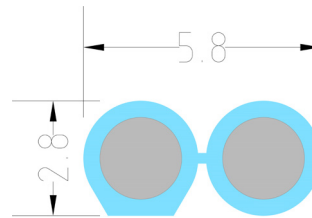

SUPRA CLASSIC MINI 2X1.6

Loudspeaker Cable

Gauge: 2x1.6mm² / AWG 15

Rev.date: 2022-08-30

Customs tariff no: 8544499390

Country of origin: Sweden

- Highly flexible
- Tin plated
- Slim design
- Made in Sweden

Classic Mini 1.6

The Classic series encompasses flexible tin plated, multi-strand, oxygen-free 5N purity Copper! In addition to the corrosion resistance, the tin plating contributes also to a much wanted skin-effect reduction and prevents the electrons (i.e. the current) from disruptive "jumps" between the strand surfaces, hence adding unwanted timing errors to the music signal. The insulation of a select grade chemically stable PVC further improving the sonically benign tin surface over time.

For outdoor use, installation in conduit pipes is recommended.

CONSTRUCTION

Conductors (x2):	Tin plated Cu-wire 90x0.15 mm
Diameter, nom.	1.6 mm
Area:	2x1.6mm ² / AWG 15
Insulation:	PVC GA78, eight-model
Insulation thickness:	0.7 mm
Diameter, nom.	2.8x5.8 mm
Colour:	White (other colours upon order)
Printing:	SUPRA Classic Mini 1.6 + Made in Sweden + Meter mark
Weight, nom.	44 kg/km
Packing:	Bobbin 100m & 300m (other lengths upon order) Blister packs of 10m & 20m

ELECTRICAL SPECIFICATION

Resistance, nom.	10.8 ohm/km
Inductance	0.40 uH/m
Rated voltage:	80V

PRODUCT	Qty	Part.nr	EAN-13	E-no	Carton
CLASSIC MINI 2X1.6 WHITE B300	300M	1000000115	7330060000089	4866203	
CLASSIC MINI 2X1.6 WHITE B100	100M	1000000271	9319236881668		
In Blister pack:					
CLASSIC MINI 2X1.6 WHITE 10M	1PC	1000000339	7330060201769		25PC
CLASSIC MINI 2X1.6 WHITE 20M	1PC	1000000347	7330060201776		13PC