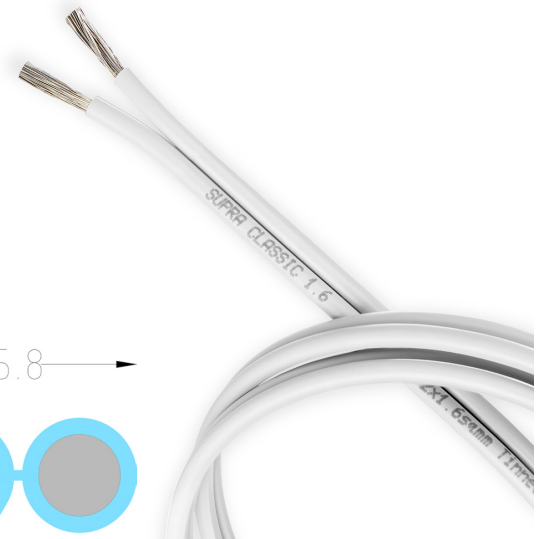

SUPRA CLASSIC MINI 2X1.6

Loudspeaker Cable

Gauge: 2x1.6mm² / AWG 15

Rev.date: 2022-08-30

Customs tariff no: 8544499390

Country of origin: Sweden

- Highly flexible
- Tin plated
- Slim design
- Made in Sweden

Classic Mini 1.6

The Classic series encompasses flexible tin plated, multi-strand, oxygen-free 5N purity Copper! In addition to the corrosion resistance, the tin plating contributes also to a much wanted skin-effect reduction and prevents the electrons (i.e. the current) from disruptive "jumps" between the strand surfaces, hence adding unwanted timing errors to the music signal. The insulation of a select grade chemically stable PVC further improving the sonically benign tin surface over time.

The Classic series is according to today's measures good entry level cables and are available in dimensions suitable for a wide range of power transmission demands. Compared to any low cost hifi-kits included speaker cables, Supra Classic will give a clearly audible improvement.

For outdoor use, installation in conduit pipes is recommended.

CONSTRUCTION

Conductors (x2):	Tin plated Cu-wire 90x0.15 mm
Diameter, nom.	1.6 mm
Area:	2x1.6mm ² / AWG 15
Insulation:	PVC GA78, eight-model
Insulation thickness:	0.7 mm
Diameter, nom.	2.8x5.8 mm
Colour:	White (other colours upon order)
Printing:	SUPRA Classic Mini 1.6 + Made in Sweden + Meter mark
Weight, nom.	44 kg/km
Packing:	Bobbin 100m & 300m (other lengths upon order) Blister packs of 10m & 20m