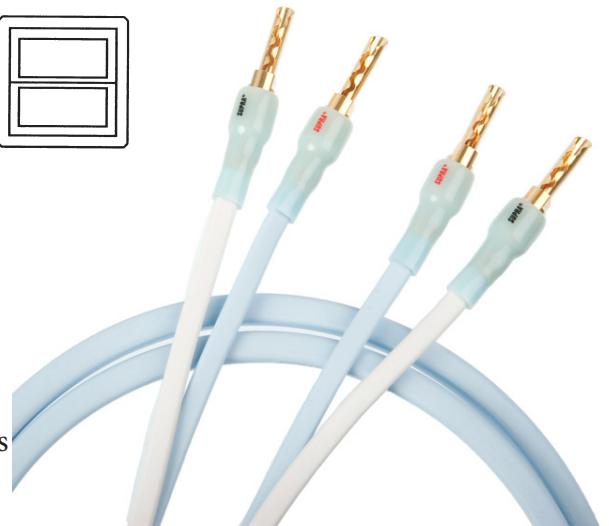

SUPRA PLY 2X2.0 COMBICON

Loudspeaker cable with Banana/Spade

Gauge: 2x2.0mm² / AWG 14

Rev.date: 2022-08-30

Customs tariff no: 8544429010

Country of origin: Sweden

- Extremely low inductance
- Tin plated to minimize electron jumps between lead strands
- Interchangeable connectors with M6 thread, banana/spade
- 24K gold plated Copper connectors

PLY 2x2.0 COMBICON

2 x 2,0 mm² with flat conductors.

Supra Ply is a multi test winner and with its design it stands out as unique in its kind. Connected with Supra CombiCon which enables the choice of either 24K gold plated BFA banana plug or spade. See further link below for more information

CombiCon is pressed under high pressure onto the conductor. Done correctly, it brings the material together into an airtight, homogeneous and electrically invisible joint, almost similar to fusion welding.

CONSTRUCTION

- Cable: [SUPRA PLY 2.0](#)
- Cross section Area: 2x2.0mm² / AWG 14.
- Conductors: + Blue, - white
- Jacket: PVC GA78, square model
- Diameter: 5.8 x 5.8 mm
- Colour: Iceblue & white (other colours upon order)
- Marking: SUPRA PLY 2x2.0 > Made in Sweden > Meter mark
- Configuration: Stereo pair of 2 > 2 plugs, Right = red, left = black
- Connectors: Combicon, 8 x Banana pin & 8 x spades included
- Material: 24K gold plated Copper
 - Connection: Crimp, 8 x [Combicon CB02 M6](#)
 - Bending protection: Sleeve 4 x S2-4 red, 4 x S2-4 black
- Cables splitt: 20cm, Sleeve 2 x S7 red, 2 x S7 black
- Signal direction: Follow the arrows > amplifier > Speaker
- Packing: Blister 2m 25x21,5x4,8 cm
Blister 3-4m 31,5x25.4x6 cm