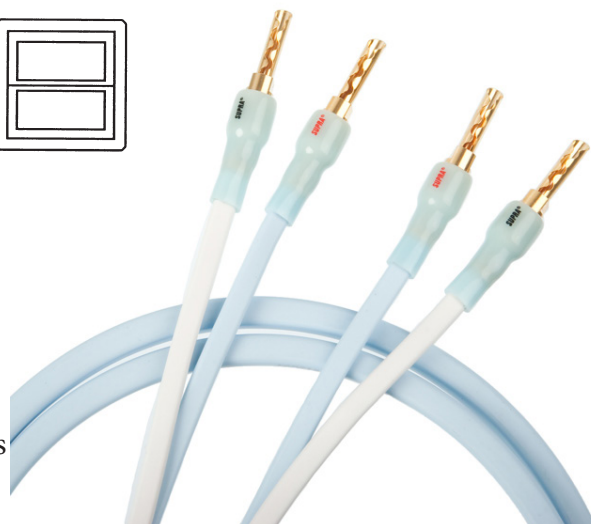

SUPRA PLY 2X3.4 COMBICON

Loudspeaker cable with Banana/Spade

Gauge: 2x3.4mm² / AWG 12

Rev.date: 2022-08-30

Customs tariff no: 8544429010

Country of origin: Sweden

- Extremely low inductance
- Tin plated to minimize electron jumps between lead strands
- Interchangeable connectors with M6 thread, banana/spade
- 24K gold plated Copper connectors

PLY 2x3.4 COMBICON

2 x 3,4 mm² with flat conductors.

Supra Ply is a multi test winner and with its design it stands out as unique in its kind. Connected with Supra CombiCon which enables the choice of either 24K gold plated BFA banana plug or spade. See further link below for more information

CombiCon is pressed under high pressure onto the conductor. Done correctly, it brings the material together into an airtight, homogeneous and electrically invisible joint, almost similar to fusion welding.

CONSTRUCTION

- Cable: [SUPRA Ply 3.4](#)
- Cross section Area: 2x3.4mm² / AWG 12.
- Conductors: + Blue, - white
- Jacket: PVC GA78, square model
- Diameter: 7.2 x 7.2 mm
- Colour: Iceblue & white (other colours upon order)
- Marking: SUPRA PLY 2x3.4 > Made in Sweden > Meter mark
- Configuration: Stereo pair of 2 > 2 plugs, Right = red, left = black
- Connector: Combicon, 8 x Banana pin & 8 x spades included
- Material: 24K gold plated Copper
 - Connection: Crimp, 8 x [Combicon CB03 M6](#)
 - Bending protection: Sleeve 4 x S2-4 red, 4 x S2-4 black
- Cable splitt: 20cm, Sleeve 2 x S7 red, 2 x S7 black
- Signal direction: Follow the arrows > amplifier > Speaker
- Packing: Blister 2m 25x21,5x4,8 cm
Blister 3-4m 31,5x25.4x6 cm