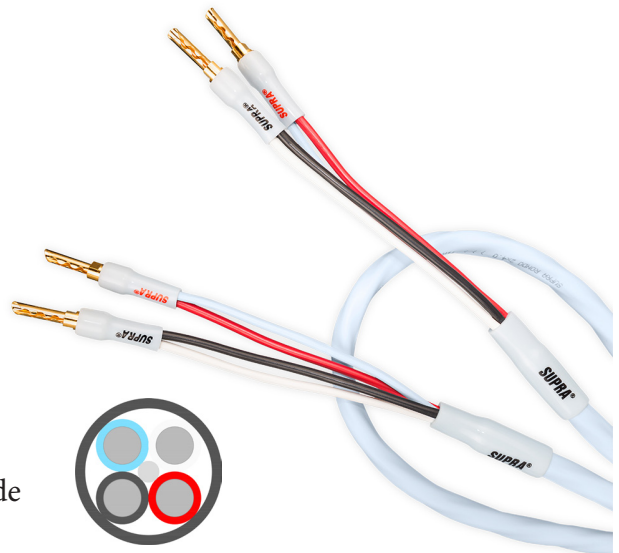

SUPRA RONDO 4X2.5 COMBICON

Twisted loudspeaker cable with banana/spade

Gauge: 4x2.5mm² / AWG 13

Rev.date: 2022-08-30

Customs tariff no: 8544429010

Country of origin: Sweden

- Twisted - Highly flexible
- Low inductance - Star quad connected
- Interchangeable connectors with M6 thread, banana/spade
- Tin plated cable - Corrosion resistant

RONDO 4x2.5 COMBICON - Full Range Star Quad

High quality speaker cable with four tin plated multi-strand conductors, high pitch twisted for optimal noise cancellation and lower inductance.

High quality speaker cable with four tin plated multi-strand conductors, high pitch twisted for noise cancellation and lower inductance. Here pre-terminated with our finest connectors Supra CombiCon, allowing you to choose between banana/BFA or fork over and over again as your need changes. The connector body and wire are crimped together under at high pressure, making a perfect, air tight, joint.

Typical applications: High powered, short to intermediate lengths and/or in bi-wired or bi-amplified Hi-Fi system or on-stage

CONSTRUCTION

Cable:	Rondo 4x2.5
Cross section area:	4x2.5mm ² / AWG 13. Star Quad 2x5mm ²
Conductors:	+ Blue/red, - black/white
jacket:	PVC GA78, round
Diameter:	9 mm
Colour:	Iceblue & Anthracite grey (other colours upon order)
Marking:	SUPRA RONDO 4x2.5 + Made in Sweden + Meter mark
Configuration:	Stereo pair, 2 > 2 connectors, Right = red, left = black
Connectors:	Combicon, 8 x Banana M6 pins & 8 x spade M6 are included
- Material:	24K gold plated OFC Copper
- Wire Connection:	Crimp, 8 x Combicon bodies CB03 M6
- Insulation:	Sleeve 4 x S4-6 red, 4 x S4-6 black
Cable splitt:	20cm, Sleeve 2 x S9 red, 2 x S9 black
Signal direction:	Follow the arrows > amplifier > Speaker
Packing:	Blister 31,5x25,4x6,0cm
Qty mastercarton:	13pcs