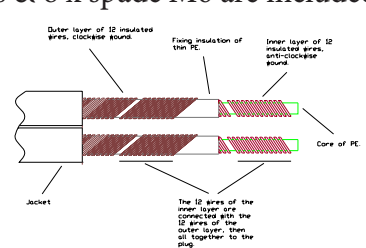

CONSTRUCTION

1. Cable: Sword 2x3.0 Excalibur
   Conductors (x2): 2x12x0.40 (Enameled)
   Area: 2x3.0mm² / AWG 12
   Insulation: Transparent PE, D=6mm
   Screen: Alu/PET foil, 100%
   Jacket: PVC GA74, round, D=17,5mm
   Screen connection: 30cm, Interchangeable connectors in Rhodium
   Colour: Transparent Iceblue
   Configuration: Stereo pair, 2 > 2 connectors, Right = red, left = black
   Connectors: Combicon Rhodium, 8 x Banana M6 pins & 8 x spade M6 are included
   - Material: Rhodium plated OFC
   - Connection: Crimp, 8 x Combicon CB03-EX RH M6
   - Insulation: Sleeve 4 x S03-EX red, 4 x S03-EX black
   Signal direction: Follow the arrows > amplifier > Speaker
   Packing: Black wooden box 35x35x9 cm

Earth/Screen connection.
The earth conductor should be connected in the source end only (amplifier side) to:

1. Earth terminal at the amp (if available)
2. Connect to any of the amp chassis screws.
3. Negative speaker out terminal