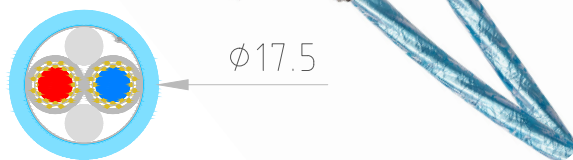

Sword 2x3.0 Excalibur

Our ultimate speaker cable, with no compromises or shortcuts. Every part of the design are of highest quality while still affordable and as always manufactured in Sweden.

Bifilar-wound litz 5N OFC conductors, twisted and shielded for minimal RFI interference, PE insulation, CNC-milled cable splitter with ground connection, XL-Annorum earth conductor, solid copper rhodium plated connectors. The Supra CombiCon CB03-EX crimp bodies are especially designed for Excalibur, and each conductor is twisted into the crimp body for maximum bending strength. The litz wires are crimped mechanically under high pressure for a perfect and airtight cable connection. The connector body has a Supra M6 thread, which allows the user choice of interchangeable rhodium plated Supra spades or banana/BFA pins. The ground connections are in standard 30cm long with specially adapted rhodium-plated Supra CombiCon connectors. The cable behaves as a non-inductive and in-phase cable through the entire audible frequency spectra. The only thing not cancelled is the sound, allowing you to hear every little note of the music, at full dynamics. Enjoy!

CONSTRUCTION

- Cable: Sword 2x3.0 Excalibur
 Conductors (x2): 2x12x0.40 (Enameled)
 Area: 2x3.0mm² / AWG 12
 Insulation: Transparent PE, D=6mm
 Screen: Alu/PET foil, 100%
 Jacket: PVC GA74, round, D=17,5mm
 Screen connection: 30cm, Interchangeable connectors in Rhodium
 Colour: Transparent Iceblue
 Configuration: Stereo pair, 2 > 2 connectors, Right = red, left = black
 Connectors: Combicon Rhodium, 8 x Banana M6 pins & 8 x spade M6 are included
 - Material: Rhodium plated OFC
 - Connection: Crimp, 8 x Combicon CB03-EX RH M6
 - Insulation: Sleeve 4 x S03-EX red, 4 x S03-EX black
 Signal direction: Follow the arrows > amplifier > Speaker
 Packing: Black wooden box 35x35x9 cm