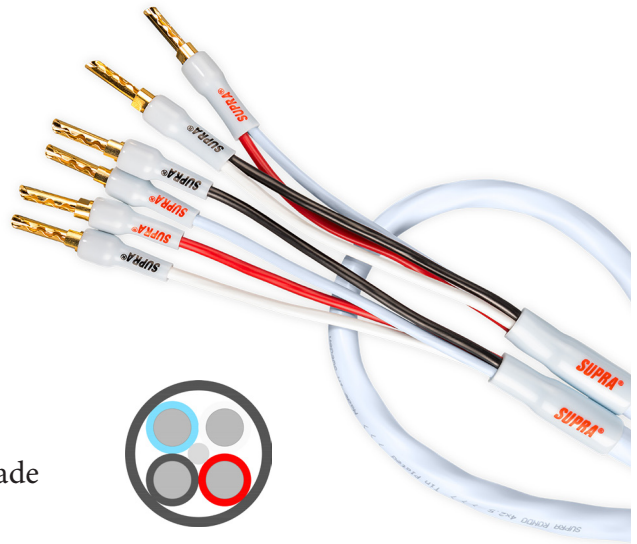

## RONDO 4X2.5 COMBICON BI-WIRE

Twisted loudspeaker cable with banana/spade

Gauge: 4x2.5mm<sup>2</sup> / AWG 13

Rev.date: 2022-08-30

Customs tariff no: 8544429010

Country of origin: Sweden

- Twisted - Highly flexible
- Low inductance - Bi-wire connected
- Interchangeable connectors with M6 thread, banana/spade
- Tin plated cable - Corrosion resistant

### RONDO 4x2.5 COMBICON BI-WIRE

High quality speaker cable with four tin plated multi-strand conductors, high pitch twisted for optimal noise cancellation and lower inductance.

High quality speaker cable with four tin plated multi-strand conductors, high pitch twisted for noise cancellation and lower inductance. Here pre-terminated with our finest connectors Supra CombiCon, allowing you to choose between banana/BFA or fork over and over again as your need changes. The connector body and wire are crimped together under at high pressure, making a perfect, air tight, joint.

Typical applications: High powered, short to intermediate lengths and/or in bi-wired or bi-amplified Hi-Fi system or on-stage

### CONSTRUCTION

- Cable: [Rondo 4x2.5](#)
- Cross section area: 4x2.5mm<sup>2</sup> / AWG 13. Star Quad 2x5mm<sup>2</sup>
- Conductors: + Blue/red, - black/white
- jacket: PVC GA78, round
- Diameter: 9 mm
- Colour: Iceblue & Anthracite grey (other colours upon order)
- Marking: SUPRA RONDO 4x2.5 + Made in Sweden + Meter mark
- Kablage: Bi-wire stereo pair, 2 > 4 connectors, Right = red, left = black
- Connectors: CombiCon, 12 x Banana M6 pins & 12 x spade M6 are included
- Material: 24K gold plated OFC Copper
  - Wire connection: Crimp, CombiCon bodies 4x CB03, 8x CB02
  - Insulation: Sleeve 4x S4-6 red/black & 8x S1-2 Red/black
- Cable splitt: 20cm, Sleeve 2 x S9 red, 2 x S9 black
- Signal direction: Follow the arrows > amplifier > Speaker
- Packing: Blister 31,5x25,4x6,0cm
- Qty master carton: 13pcs