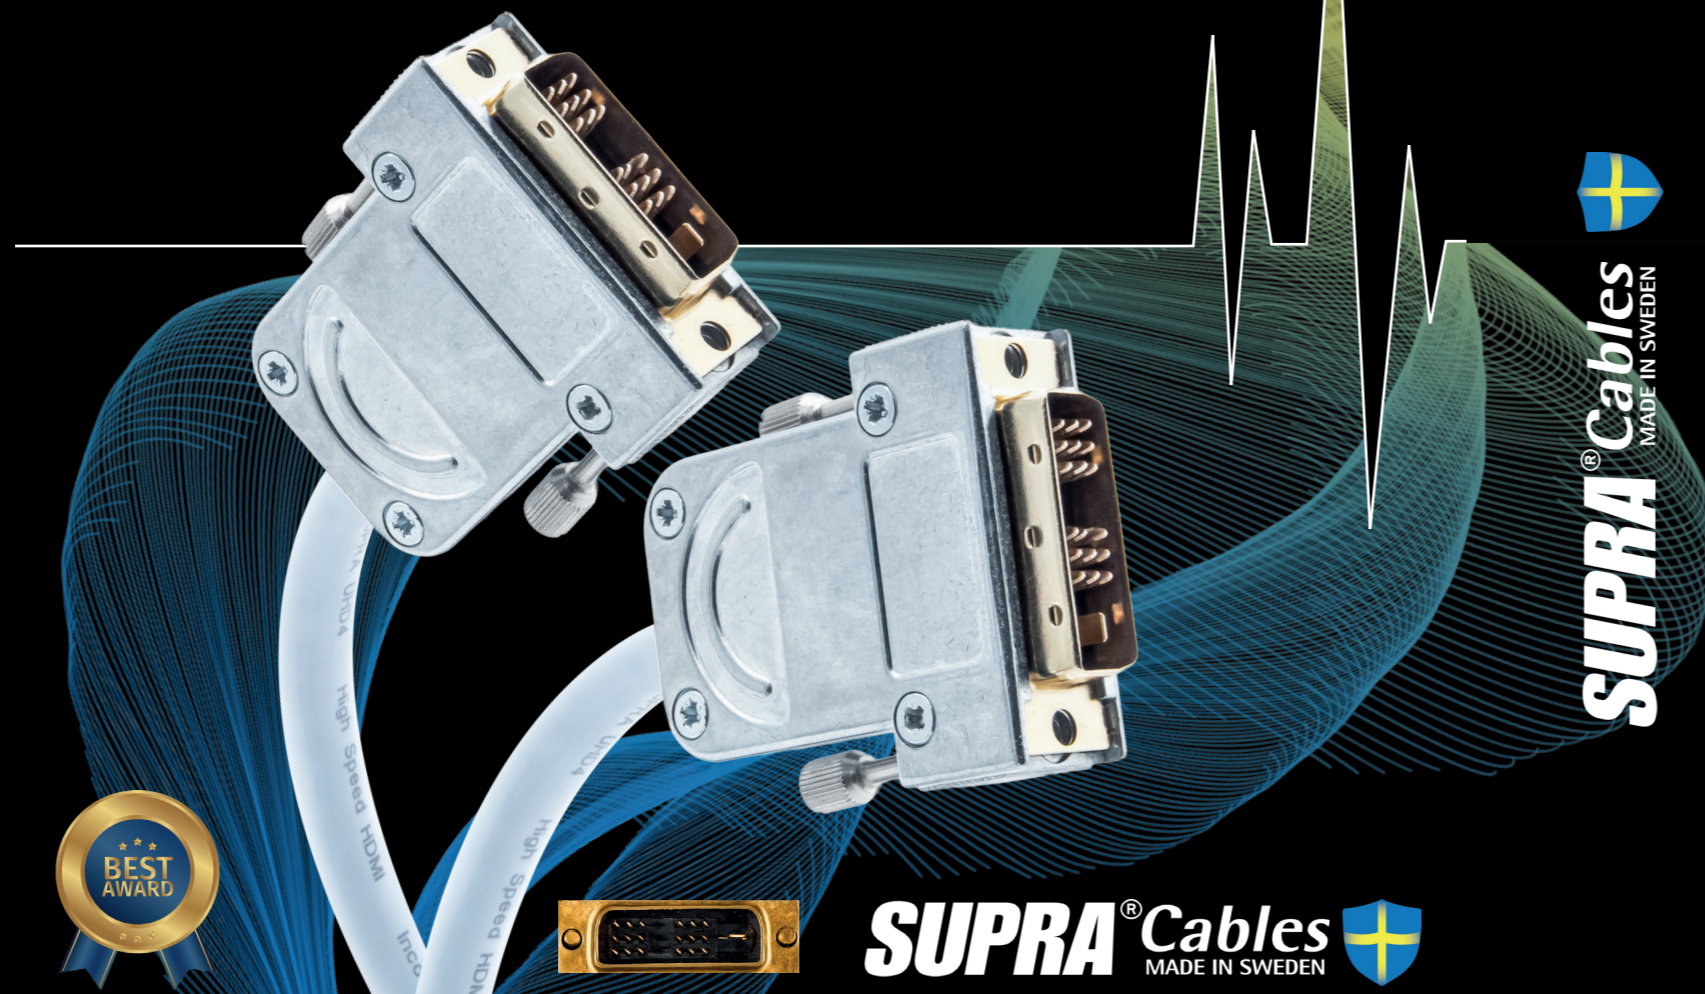

SUPRA DVI-DVI Single Link

High-Performance DVI-D 18+1 Digital Video Cable
 Stable Digital Video · Long Reach · Reliable Performance

1m
- PC -
3.3ft

IceBlue

Reliable
Full HD 1080p
WUXGA Support

Triple
Shielding, Zero
Interference

360° Shielded
Metal Connector
Gold Plated

Long-Distance
DVI-D Video
Performance

Digital Visual Interface

DVI 18+1 Single Link WUXGA

SUPRA DVI-DVI Single Link
 High-Performance Digital Video Cable
 Stable Digital Video · Long Reach · Reliable Performance

The SUPRA DVI-DVI Single Link cable is engineered for stable, long-distance digital video transmission in professional AV and computer installations. Optimized for extended cable runs, it delivers reliable DVI-D Single Link performance with consistent image quality over demanding lengths. High-purity conductors, controlled impedance, and multi-layer shielding maintain signal integrity and minimize attenuation over long distances.

SUPRA DVI-DVI Single Link
 Câble vidéo numérique haute performance
 Vidéo numérique stable · Grande portée · Performances fiables

Le SUPRA DVI-DVI Single Link est conçu pour une transmission vidéo numérique stable sur de longues distances dans les installations AV professionnelles et informatiques. Optimisé pour les longues longueurs de câble, il offre des performances DVI-D Single Link fiables avec une qualité d'image constante même sur des distances exigeantes.