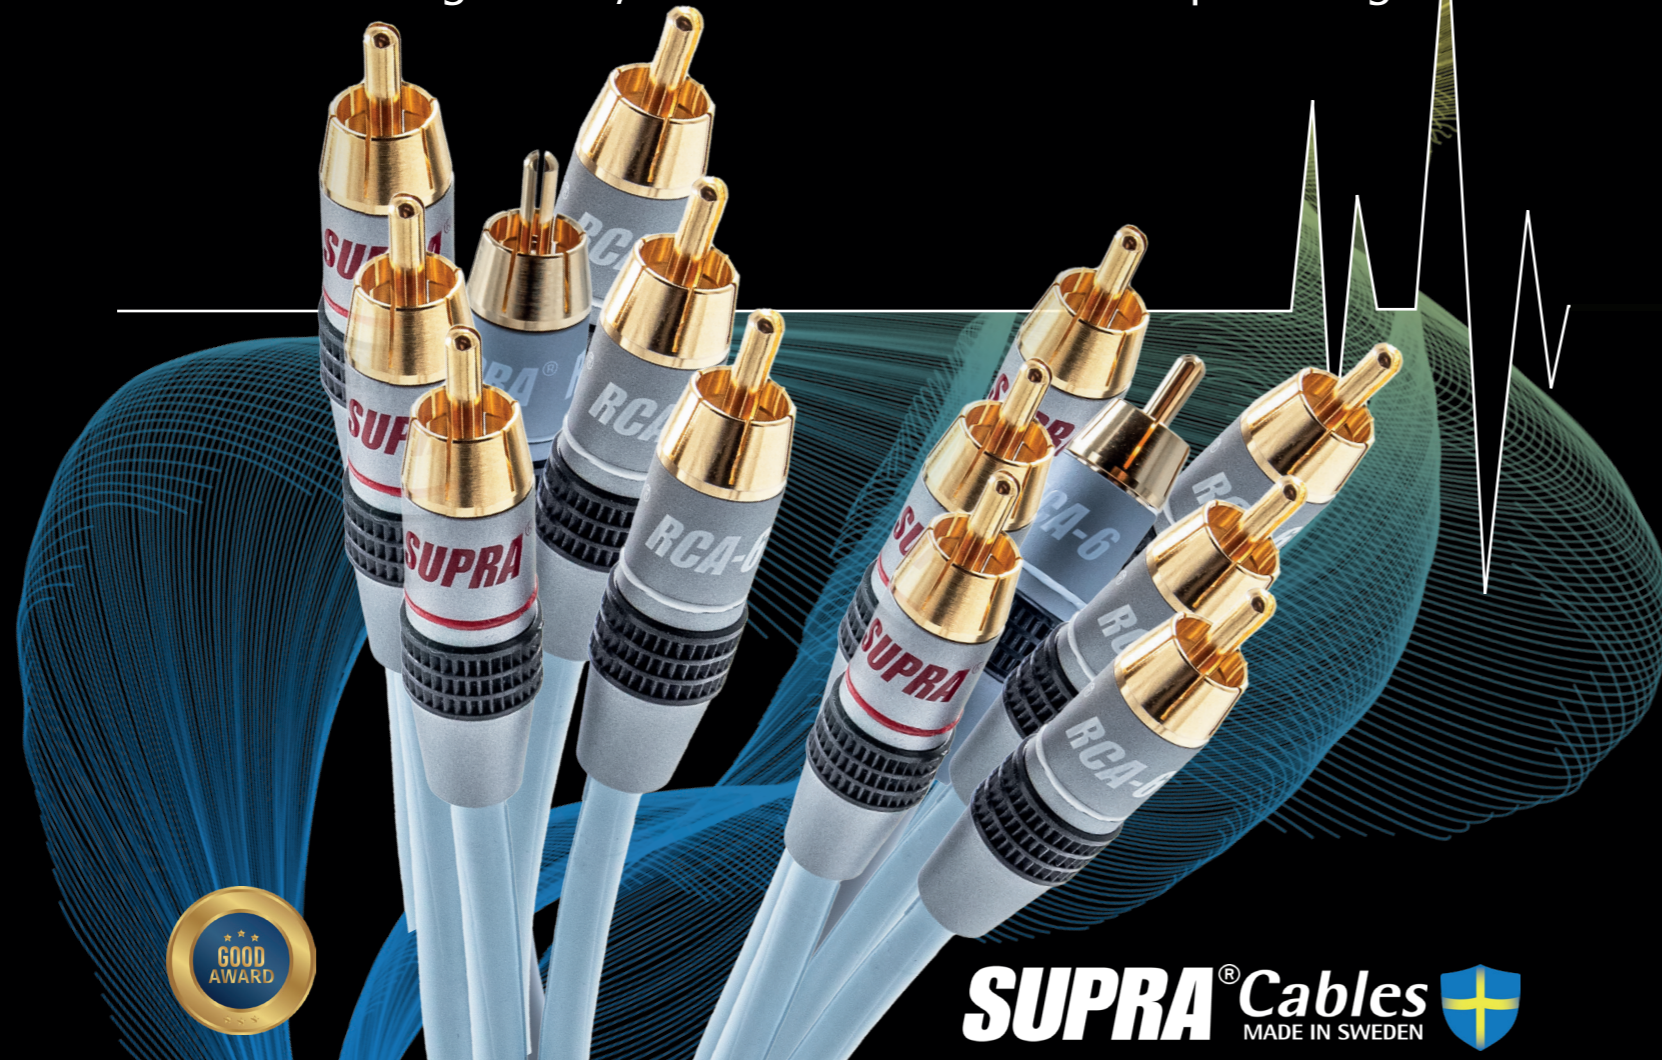

SUPRA Dual 7RCA-7RCA

High-Quality Multichannel Analogue Interconnect
Clean Signal · Dynamic Sound · Proven Supra Design

SUPRA® Cables
MADE IN SWEDEN

SUPRA® Cables
MADE IN SWEDEN

1m
- 7-WAY -
3.3ft

IceBlue

Low
Capacitance
Design

The SUPRA Dual 7RCA-7RCA is a robust, high-fidelity interconnect designed for multichannel analogue audio such as 7.1 surround, multi-DAC output, AV processors and high-end home cinema systems. It delivers pure, distortion-free signal transfer with excellent channel separation. Low capacitance (52 pF/m) and effective EMI shielding ensure exceptional clarity and interference-free performance – even in demanding AV environments.

Technical Data

Cable type: Multichannel analogue (7RCA-7RCA)
Conductors: Tin-plated OFC · Insulation: Polyethylene (PE)
Capacitance: 52 pF/m · Resistance: 72 Ω/km
Shielding: Aluminium/polyester foil (semi-balanced)
Connectors: RCA-6 (gold-plated)
Signal direction marked on cable
Designed and made in Sweden

SUPRA Dual 7RCA-7RCA

Câble audio analogique multicanal haute qualité
Signal propre · Son dynamique · Conception Supra éprouvée

Le SUPRA Dual 7RCA-7RCA est un câble analogique multicanal robuste et haute fidélité, idéal pour les systèmes 7.1, DAC multicanaux, processeurs AV et home cinéma. Il offre une transmission propre, sans distorsion, avec une excellente séparation des canaux. Sa faible capacité (52 pF/m) et son blindage efficace assurent une grande clarté et une performance sans bruit – même dans les installations exigeantes.