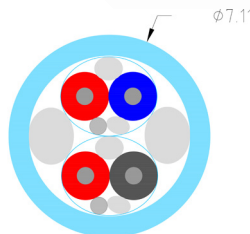

## SUPRA BILINE 1MP-2RCA AUDIO

Analogue interconnect cable 1 Mini plug 3.5mm - 2 RCA

Gauge: 2x3x0.24mm<sup>2</sup> / AWG 23

Rev.date: 2026-03-09

Customs tariff no: 8544429010

Country of origin: Sweden

- Efficient dual shielding for for maximum signal integrity
- PE di-electric insulation for low capacitance
- Robust 24K gold plated plugs
- Analogue dual channel cable for long length transmissions

### Biline 1MP-2RCA Audio

Interconnect cable, line, computer & subwoofer-stereo

A dual pairs individually shielded interconnect for balanced or single-ended applications. Featuring low capacitance and efficient noise rejection, maintaining signal integrity also for longer cables often required for e.g. subwoofer links o computer audio cables.

Suggested applications; Equipped with a single stereo Supra MP-8 mini plug from e.g. computer or phone to an amplifier's analogue stereo input. Terminated with SUPRA MP-8 stereo and 2 x RCA-6. The length of the y-split legs are 6cm.

### CONSTRUCTION

Cable	SUPRA Biline
Jacket:	PVC GA78, round
Diameter:	7.1mm
Colour:	Ice blue & anthracite grey or white(other colours upon request)
Marking:	SUPRA Biline > Made in Sweden > Meter mark
Screen connection:	Semi-balanaced, the screens are only connected in the source end.
Connectors:	SUPRA MP-8 stereo male & SUPRA RCA-6 male
- Type:	1 MP male > 2 RCA male
- Material:	24K gold plated copper alloy
- Colour:	Anthracite grey or white, Split ice blue: STRAIN RELIEF Y-SPLIT 8L60 BLUE
Solder tin:	Almit SR34 Super
Signal direction:	Follow the arrows printed on the cable > source > receiver
Packaging <6m:	Blister 25 x 21.5 x 4.8cm
Packaging >6m:	Blister 31.5 x 25.4 x 6cm