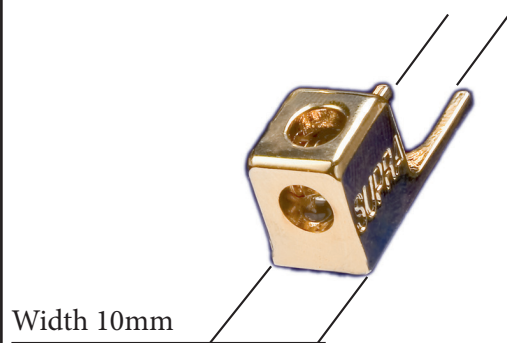

SUPRA FORK XL

Loudspeaker Connector Spade/Fork

Rev.date: 2026-05-08

Customs tariff no: 8536901000

Country of origin: Taiwan

SUPRA Fork XL

24K gold-plated Fork XL connector designed for speaker terminals and other heavy-duty audio connections. The versatile design supports both straight and 90° angled installation, accommodates cable cross-sections up to 10 mm², and allows additional banana plug connection using the supplied adapter (see illustration). Fork XL internal width: 6.5 mm.

CONSTRUCTION

Spade/Fork:

Type: Spade /fork, internal width 6.5mm
 Material: 24K Gold plated Copper
 Cable connection: Screw clamp M6. Straight/90° angled connection
 Max wire area: 10.0mm² / AWG 7

Packaging: 12.5x9x2cm
 FORK XL PLUG 2PAIRS 4 x spades

Bulk packs are sold to retailers in 100-piece quantities, while individual units are available through stores.

Internal width 6.5mm

PRODUCT	Qty	Part.no	EAN-13	E-no	Carton
FORK XL PLUG 2PAIRS	1Pair	1010000204	7330060012198	5048883	10
FORK XL PLUG BULK	100ST	1010000212	7330060012310	5048888	