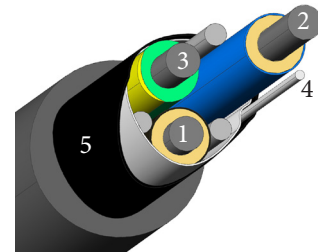

### SUPRA MAINS PLUG MC-BS

Hospital and Audio Grade British mains plug for high-end mains power cables. The LoRad plugs are available in a number of versions for the major electrical standards around the world. They accept large cable diameters for the convenience of a number of cable brands and are of course proven to be the best connector for our Supra LoRad mains flex range. The maximal current allowed is according to the standard 13 ampere. The plug provides 24K gold plated pins and cable screw clamps for solid joints with minimal contact degradation. The mains plug accepts cable diameters up to 11 mm and cable lead area up to 2.5 mm<sup>2</sup>.

Conforms to the British Standard valid in UK (United Kingdom) and on Ireland

Note! The connector must be connected to a wall socket with a ground terminal for the full LoRad effect to take place. LoRad connectors are tested and certified by Intertek Sweden, meeting the BS standards.

### CONSTRUCTION

Standard:	British standard / BS approved 1363/A
Plug type MC-BS:	Angled male plugs with ground connection
Material:	24K gold plated Copper alloy
Pin connection:	Screw clamp
Cable strain relief:	Screw clamp, Integrated in housing assembly
Insulation:	UV resistant PP
Max wire area:	2.5mm <sup>2</sup> / AWG 13
Max cable diameter:	11.5mm
Rated voltage/current:	250V/13A fuse