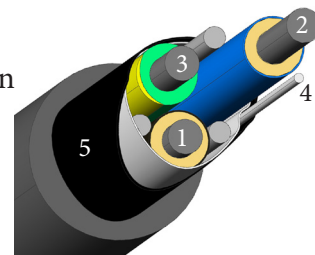

### SUPRA MAINS PLUG SW-EU & SW-EU/Angled

Hospital and Audio Grade male mains plug for high-end mains power cables such as Supra LoRad. Conforms to European standard. The plug provides 24K gold plated pins and cable screw clamps for solid joints with minimal contact degradation. A flexible, sturdy and durable connection between the mains power and devices. There is not one piece over-engineered, the conductors provides for long service life and stable connection as well as patented housing that do not require pre-mounting on the cable and integrates the housing assembly with the cable strain relief. Off course the conductors are plated with a good layer of 24K gold that will endure also frequent re-connections.

Note! The connector must be connected to a wall socket with a ground terminal for the full LoRad effect to take place. Lorad connectors are tested and certified by Intertek Sweden, meeting the European safety regulation HD21.5 S3.

### CONSTRUCTION

Standard:	European standard
Plug type SW-EU:	Schuko male straight with ground connection
Plu type SW-EU/A:	Schuko male 90-deg angled with ground connection
Material:	24K gold plated Copper
Pin connection:	Screw clamp
Cable strain relief:	Screw, Integrated in housing assembly
Insulation:	UV resistant PP
Max wire area:	4.0mm <sup>2</sup> / AWG 11
Max cable diameter:	11.5mm
Rated voltage/current:	250V/16A

Easy to assemble, there are no shells or housing parts that must be pre-mounted prior to fixing the cable.