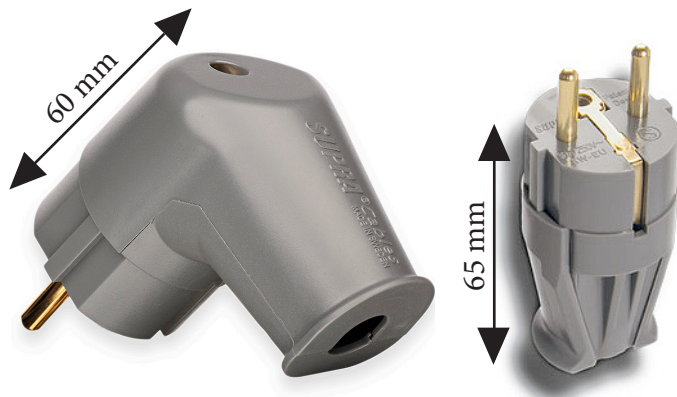

## SUPRA MAINS PLUG SW-EU

Male Schuko power connector 250V

Rev.date: 2026-04-21

Customs tariff no: 8536901000

Country or origin: Taiwan

### SUPRA MAINS PLUG SW-EU & SW-EU/Angled

Hospital and Audio Grade male mains plug for high-end mains power cables such as Supra LoRad. Conforms to European standard. The plug provides 24K gold plated pins and cable screw clamps for solid joints with minimal contact degradation. A flexible, sturdy and durable connection between the mains power and devices. There is not one piece over-engineered, the conductors provides for long service life and stable connection as well as patented housing that do not require pre-mounting on the cable and integrates the housing assembly with the cable strain relief. Off course the conductors are plated with a good layer of 24K gold that will endure also frequent re-connections.

Note! The connector must be connected to a wall socket with a ground terminal for the full LoRad effect to take place. Lorad connectors are tested and certified by Intertek Sweden, meeting the European safety regulation HD21.5 S3.

### CONSTRUCTION

Standard:	European standard
Plug type SW-EU:	Schuko male straight with ground connection
Plu type SW-EU/A:	Schuko male 90-deg angled with ground connection
Material:	24K gold plated Copper
Pin connection:	Screw clamp
Cable strain relief:	Screw, Integrated in housing assembly
Insulation:	UV resistant PP
Max wire area:	4.0mm <sup>2</sup> / AWG 11
Max cable diameter:	11.5mm
Rated voltage/current:	250V/16A