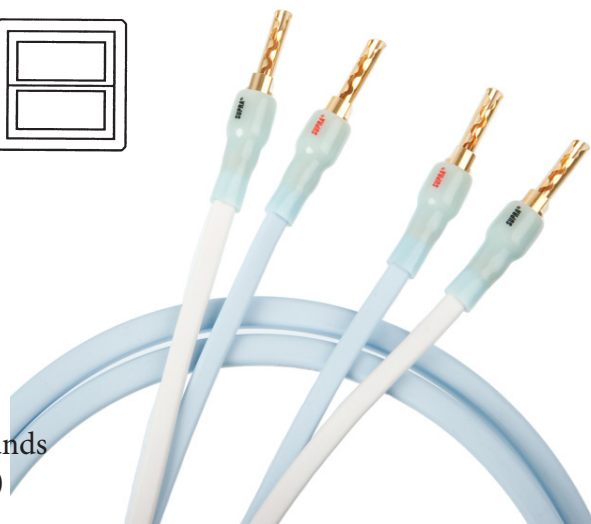

SUPRA PLY 2X2.0 COMBICON

Loudspeaker cable with Banana/Spade

Gauge: 2x2.0mm² / AWG 14

Rev.date: 2026-05-08

Customs tariff no: 8544429010

Country of origin: Sweden

- Extremely low inductance
- Tinned to minimize electron jumps between conductor strands
- Interchangeable connectors with M6 thread (banana/spade)
- 24K gold-plated copper contacts

PLY 2x2.0 COMBICON 2 x 2.0 mm² with flat conductors

Supra Ply is a multi-award-winning test winner, and with its design it stands out as truly unique in its category. It is fitted with Supra CombiCon, allowing the choice between 24K gold-plated BFA banana plugs or spade connectors. See link below for further information.

The CombiCon connection is crimped onto the conductor under high pressure. When done correctly, it creates an airtight, homogeneous, and electrically transparent joint — almost comparable to fusion welding.

CONSTRUCTION

Cable: [SUPRA PLY 2.0](#)
 Cross section Area: 2x2.0mm² / AWG 14.
 Conductors: + blue, - white
 Jacket: PVC GA78, square profile
 Diameter: 5.8 x 5.8 mm
 Colour: Ice Blue & white (other colours upon request)
 Marking: SUPRA PLY 2x2.0 > Made in Sweden > Meter marking
 Configuration: Stereo pair of 2 > 2 plugs, Right = red, left = black
 Connectors: Combicon, 8 x Banana pin & 8 x spades included
 - Material: 24K gold-plated copper
 - Connection: Crimp, 8 x [Combicon CB02 M6](#)
 - Bending protection: Sleeve 4 x S2-4 red, 4 x S2-4 black
 Cables splitt: 20cm, Sleeve 2 x S7 red, 2 x S7 black
 Signal direction: Follow the arrows > Amplifier > Speaker
 Packing: 2-4m 23x20x4 cm
 5m 31x28x4.3cm