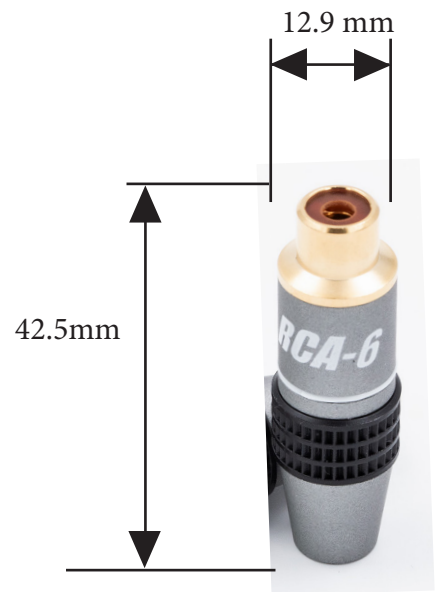

SUPRA RCA-6 FEMALE

Female RCA plug

Rev.date: 2026-05-15

Customs tariff no: 8536901000

Country of origin: Taiwan

SUPRA RCA-6 plug female

24K gold-plated RCA (Radio Corporation of America) contact for cable diameters up to 6.5 mm. Features mechanical clamp strain relief and an expanding clamping force for secure connection to the chassis-mounted female RCA socket. Fully metal-shielded housing provides excellent RFI protection. Color markings ensure easy channel separation.

Note: The shielding housing must be placed onto the cable before soldering.

CONSTRUCTION

Type:	RCA Female
Material:	24K gold plated copper
Insulation:	Teflon PTFE
Housing:	Shielding
Wire connection:	Soldering
Center pin type:	Expanding
Chassis connection:	Soldering
Cable fixation:	Clamp/Crimp
Cable connection:	Straight
Contact fixation:	-

RCA-PLUG	FITS CABLE	MAX CABLE DIA.
PPR-B	Eff-I, Trico	8,5 mm
PPSL	Sublink, DAC, EFF, Phono	7.7 mm
PPX	Sublink, DAC, EFF, Phono, Trico, Biline (single end)	8.5 mm
RCA-3	Parter AV-3, AV-4, AV-6.4	3.2 mm
RCA-6 FEMALE	Sublink, Phono, DAC, Biline (splitt end)	6.5 mm
RCA-6	Sublink, Phono, DAC, Biline (splitt end)	6,5 mm
RCA-6SC	Sublink, Phono, DAC, Biline (splitt end)	6,5 mm
RCA-8SL	Trico, Sword-I	8.3 mm
RCA-8SL RHODIUM	Trico, Sword-I	8.3 mm

PRODUCT

RCA-6 PLUG FEMALE RED/BLK PR BULK

Qty

Part.no

EAN-13

50PAIR 1011000872

7330060200762