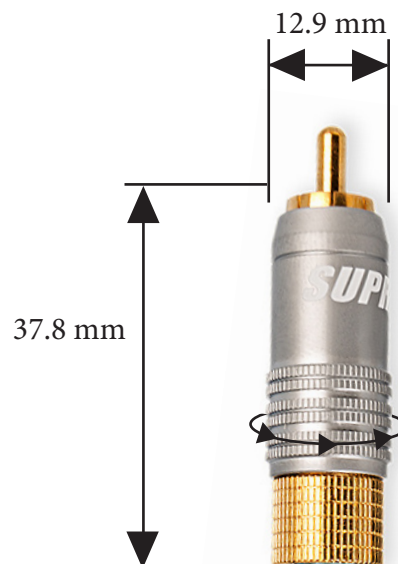

## SUPRA RCA-8SL PLUG

High-end RCA with chuck locking

Rev. date: 2026-05-15

Customs tariff no: 8536901000

Country of origin: Taiwan

### SUPRA RCA-8SL - with chuck locking

24K gold-plated RCA contact with exceptional electrical and mechanical performance. Fully shielded and RFI-proof, featuring a robust design suitable for cables up to 8.5 mm. Equipped with mechanical cable strain relief as well as secure fixation to the female chassis RCA via a chuck-locking mechanism, providing an exceptionally efficient yet gentle connection for both cable and connector. The connector features a one-piece machined body, a solder loop for the negative (0) signal conductor, and an additional connection for the screen drain wire. PTFE insulation ensures maximum heat resistance, while the aluminum metal housing is front-mounted and forms an integral part of the chuck-locking system to the chassis-mounted female RCA socket.

### CONSTRUCTION

Type:	RCA Male
Material:	24K gold-plated copper
Insulation:	Teflon PTFE
Housing:	Shielding, front mounted
Wire connection:	Soldering
Center pin type:	Expanding
Chassis connection:	Soldering
Cable fixation:	Screw
Cable connection:	Straight
Contact fixation:	Chuck locking, tighten housing to lock

! Plugs with chuck lock. Turn the grey housing to release or lock the plug to the female terminal.  
 ▶ Release ◀ Lock

RCA-PLUG	FITS CABLE	MAX CABLE DIA.
PPR-B	Eff-I, Trico	8,5 mm
PPSL	Sublink, DAC, EFF, Phono	7.7 mm
RCA-3	Parter AV-3, AV-4, AV-6.4	3.2 mm
RCA-6 FEMALE	Sublink, Phono, DAC, Biline (splitt end)	6.5 mm
RCA-6	Sublink, Phono, DAC, Biline (splitt end)	6.5 mm
RCA-6SC	Sublink, Phono, DAC, Biline (splitt end)	6.5 mm
RCA-8SL	Sword-I, EFF, Trico, Biline (single end)	8.3 mm
RCA-8SL RHODIUM	Trico, Sword-I	8.3 mm