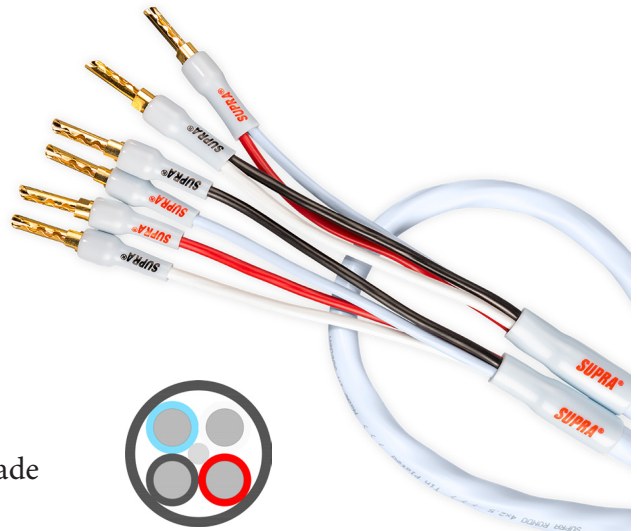

## RONDO 4X2.5 COMBICON BI-WIRE

Twisted loudspeaker cable with banana/spade

Gauge: 4x2.5mm<sup>2</sup> / AWG 13

Rev. date: 2026-05-15

Customs tariff no: 8544429010

Country of origin: Sweden

- Twisted - Highly flexible
- Low inductance - Bi-wire connected
- Interchangeable connectors with M6 thread, banana/spade
- Tin-plated cable - Corrosion resistant

### RONDO 4x2.5 COMBICON BI-WIRE

High-quality speaker cable featuring four tin-plated multi-strand conductors, tightly twisted for optimal noise rejection and reduced inductance.

This pre-terminated version is equipped with our premium Supra CombiCon connectors, allowing you to switch between banana/BFA and fork terminations whenever your setup requirements change. The connector body and conductors are crimped together under high pressure, creating a perfect air-tight connection for maximum reliability and signal integrity.

### CONSTRUCTION

- Cable: [Rondo 4x2.5](#)
- Cross section area: 4x2.5mm<sup>2</sup> / AWG 13. Star Quad 2x5mm<sup>2</sup>
- Conductors: + Blue/Red, - Black/White
- Jacket: PVC GA78, round
- Diameter: 9 mm
- Colour: Ice Blue & Anthracite grey (other colours upon request)
- Marking: SUPRA RONDO 4x2.5 + Made in Sweden + Meter mark
- Configuration: Bi-wire stereo pair, 2 > 4 connectors, Right = Red, Left = Black
- Connectors: CombiCon, 12 x Banana M6 pins & 12 x Spade M6 are included
- Material: 24K gold plated OFC Copper
  - Wire connection: Crimp, CombiCon bodies 4x CB03, 8x CB02
  - Insulation: Sleeve 4x S4-6 Red/Black & 8x S1-2 Red/Black
- Cable splitt: 20cm, Sleeve 2 x S9 Red, 2 x S9 Black
- Signal direction: Follow the arrows > Amplifier > Speaker
- Packaging: 23x20x4cm
- Qty master carton: 13pcs