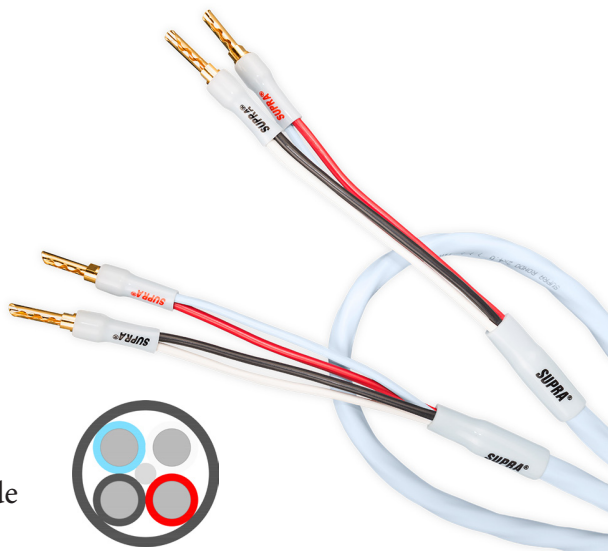

SUPRA RONDO 4X2.5 COMBICON

Twisted loudspeaker cable with banana/spade

Gauge: 4x2.5mm² / AWG 13

Rev. date: 2026-05-18

Customs tariff no: 8544429010

Country of origin: Sweden

- Twisted - Highly flexible
- Low inductance - Star quad connected
- Interchangeable connectors with M6 thread, banana/spade
- Tin-plated cable - Corrosion resistant

RONDO 4x2.5 COMBICON - Full Range Star Quad

High-quality speaker cable featuring four tin-plated multi-strand conductors, tightly twisted for effective noise cancellation and exceptionally low inductance.

Pre-terminated with our premium Supra CombiCon connectors, the cable allows easy switching between banana/BFA and fork terminations whenever your setup requirements change. The connector body and conductors are high-pressure crimped together to create a perfect, airtight connection for maximum conductivity and long-term reliability.

Ideal for high-powered Hi-Fi systems, short to medium cable runs, and bi-wire or bi-amplified configurations, as well as demanding on-stage and professional audio applications.

CONSTRUCTION

- Cable: [Rondo 4x2.5](#)
- Cross section area: 4x2.5mm² / AWG 13. Star Quad 2x5mm²
- Conductors: + Blue/Red, - Black/White
- Jacket: PVC GA78, round
- Diameter: 9 mm
- Colour: Ice Blue & Anthracite grey (other colours upon request)
- Marking: SUPRA RONDO 4x2.5 + Made in Sweden + Meter mark
- Configuration: Stereo pair, 2 > 2 connectors, Right = Red, left = Black
- Connectors: Combicon, 8 x Banana M6 pins & 8 x Spade M6 are included
- Material: 24K gold-plated OFC copper
 - Wire Connection: Crimp, 8 x Combicon bodies CB03 M6
 - Insulation: Sleeve 4 x S4-6 Red, 4 x S4-6 Black
- Cable split: 20cm, Sleeve 2 x S9 Red, 2 x S9 Black
- Signal direction: Follow the arrows > Amplifier > Speaker
- Packaging: 23x20x4cm
- Qty master carton: 13pcs