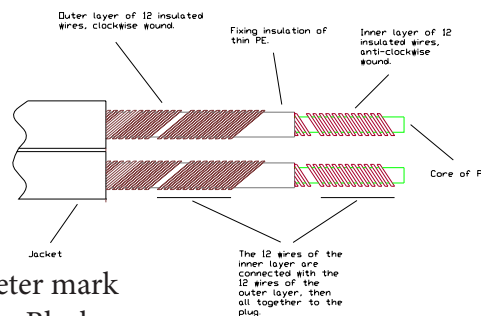

Sword 2x3.0 Combicon

The foundation of Supra Sword's outstanding performance is its bifilar-wound litz conductors, comprising 24 individually insulated strands per pole. Twelve strands are wound in one direction and twelve in the opposite, effectively cancelling magnetic fields and resulting in extremely low inductance. The individually insulated litz strands also minimize dynamic skin effect, allowing Sword to behave as a non-inductive and phase-stable cable across the entire audible frequency range. The result is a transparent transfer of the signal from amplifier to speaker, preserving every detail and dynamic nuance of the music.

Sword is supplied with crimped M6 threaded adaptors and a set of matching connectors. The images show both spade and banana/BFA connectors, with the option to screw the banana/BFA connector directly onto the connector body.

The connector body and conductor are crimped together under very high pressure, creating a perfect air-tight connection for optimal conductivity and long-term reliability.

Supra Sword
Patented Bifilar Wound Litz

CONSTRUCTION

- Cable: Sword 2x3.0
 Conductors (x2): 2x12x0.40 (Enameled)
 Area: 2x3.0mm² / AWG 12
 Jacket: PVC GA78, 8-model
 Diameter: 20x9 mm
 Colour: Ice Blue
 Markning: SUPRA SWORD 2x3.0 > Made in Sweden > Meter mark
 Configuration: Stereo pair, 2 > 2 connectors, Right = Red, Left = Black
 Connectors: Combicon, 8 x Banana M6 pins & 8 x Spade M6 are included
 - Material: 24K gold-plated OFC copper
 - Connection: Crimp, 8 x Combicon CB03 M6
 - Insulation: Sleeve 4 x S9 Red, 4 x S9 Black
 Signal direction: Follow the arrows > Amplifier > Speaker
 Packaging: Carton 31x30x7 cm