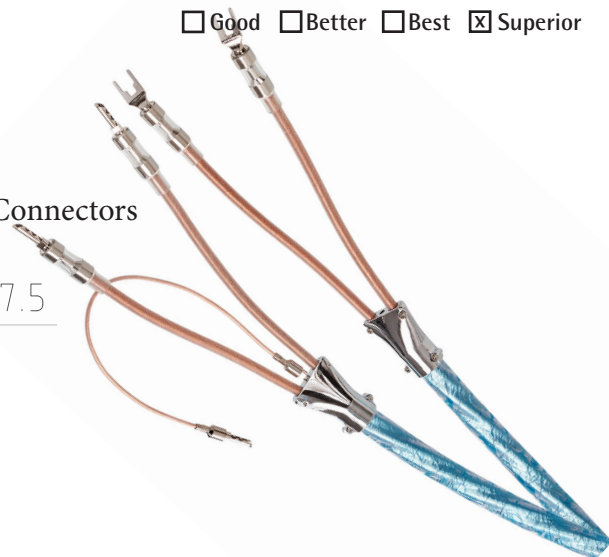

SUPRA SWORD 2x3.0 EXCALIBUR

High-End Screened Loudspeaker Cable with Rhodium-Plated Connectors

Gauge: 2x3.0mm² / AWG 12

Rev. date: 2026-05-22

Customs tariff no: 8544429010

Country of origin: Sweden

Ø17.5

- Screened - Completely transparent and dynamic sound
- Bifilar wound litz conductors
- Interchangeable connectors with M6 thread, banana/spade
- Rhodium plated solid OFC connectors

Sword 2x3.0 Excalibur

Our ultimate speaker cable, designed without compromises or shortcuts. Every element is engineered to the highest quality standards while remaining accessible, and is, as always, manufactured in Sweden. Bifilar-wound 5N OFC litz conductors are twisted and shielded for minimal RFI interference, combined with PE insulation for stable dielectric performance. The design includes a CNC-milled cable splitter with ground connection, XL-Annorum earth conductor, and solid copper rhodium-plated connectors.

The Supra CombiCon CB03-EX crimp bodies are specifically developed for Excalibur. Each conductor is mechanically twisted into the crimp body for maximum mechanical strength and durability. The litz conductors are then crimped under high pressure to create a perfect, airtight electrical connection. The connector body features a Supra M6 thread, enabling user exchange of rhodium-plated Supra spade or banana/BFA connectors. Ground connections are supplied in standard 30 cm length with specially adapted rhodium-plated Supra CombiCon connectors. The cable is designed to behave as a non-inductive and phase-stable transmission line across the entire audible frequency spectrum. Nothing is removed except distortion, allowing every musical detail to be heard with full dynamics. Enjoy!