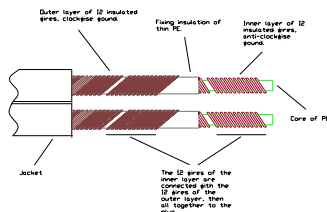

Earth/Screen connection.

The earth conductor should be connected in the source end only (amplifier side) to:

1. Earth terminal at the amp (if available)
2. Connect to any of the amp chassis screws.
3. Negative speaker out terminal