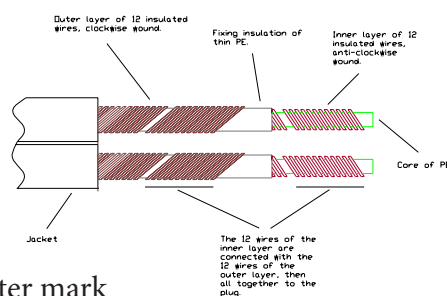

Sword 2x3.0 Fixed Spades

The foundation of Supra Sword's exceptional performance is its bifilar-wound litz conductors, comprising 24 individually insulated strands per pole. Twelve strands are wound in one direction and twelve in the opposite, effectively cancelling magnetic fields and resulting in extremely low inductance. The individually insulated litz strands also minimise dynamic skin effect, allowing Sword to behave as a non-inductive and phase-stable cable across the entire audible frequency range. The only thing left untouched is the music itself — every detail and dynamic nuance is preserved with complete transparency. Sword maintains the integrity of the original signal from your Hi-Fi system, providing a transparent transfer from amplifier to speaker. You hear the music — nothing more, nothing less.

The Sword version with fixed spade connectors is supplied with permanently mounted solid copper spades using a high-pressure crimp connection. These connectors are not interchangeable with optional Supra CombiCon terminations. The conductor and spade are crimped together under very high pressure, creating a perfect airtight connection for optimal conductivity and long-term reliability. The spades are insulated with Supra CombiCon sleeves.

Supra Sword
Patented Bifilar Wound Litz

CONSTRUCTION

- Cable: Sword 2x3.0
- Conductors (x2): 2x12x0.40 (Enameled)
- Area: 2x3.0mm² / AWG 12
- Jacket: PVC GA78, 8-model
- Diameter: 20x9 mm
- Colour: Ice Blue
- Markning: SUPRA SWORD 2x3.0 > Made in Sweden > Meter mark
- Configuration: Stereo pair, 2 > 2 connectors, Right = Red, Left = Black
- Connectors: 8 x Fixed spades
- Material: 24K gold-plated OFC copper
 - Connection: Crimp
 - Insulation: Sleeve 4 x S9 red, 4 x S9 black
- Signal direction: Follow the arrows > Amplifier > Speaker
- Packaging: Carton 31x30x7 cm