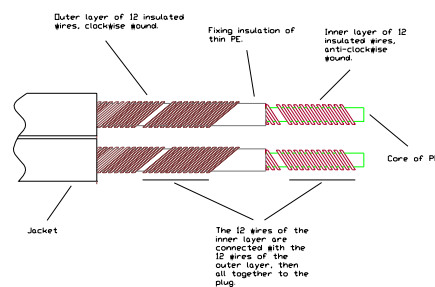

Special length are made upon request.

PRODUCT	Qty	Part.no	EAN-13	Carton	Weight
SWORD-ISL AUDIO 0.8M	1PAIR	1001905320	7330060201493	1	0.53
SWORD-ISL AUDIO 1M	1PAIR	1001905379	7330060201455	1	0.54
SWORD-ISL AUDIO 1.5M	1PAIR	1001909132	7330060208430	1	0.75
SWORD-ISL AUDIO 2M	1PAIR	1001909165	7330060208461	1	0.95
SWORD-ISL AUDIO 3M	1PAIR	1001910403	7330060210525	1	1.00