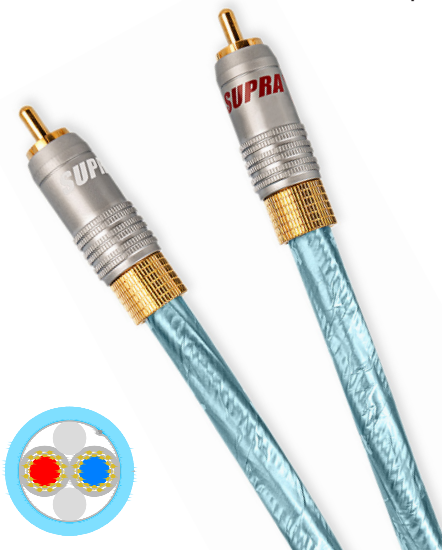

SUPRA SWORD-ISL AUDIO

High-End Interconnect with Gold plated RCA plugs

Gauge: 1.5mm² / AWG 15

Rev. date: 2026-05-25

Customs tariff no: 8544429010

Country or origin: Sweden

- Transparent - No signal deformation
- Great frequency response and no phase shifting.
- Bifilar wound Litz conductors
- 24K gold-plated RCA plugs with a slim design

Sword-ISL Interconnect - The High End

The cable acts as a highly transparent signal carrier without the side effects commonly found in traditional cable designs, such as frequency response irregularities and phase shift. SUPRA Sword maintains signal integrity with extremely low distortion, achieved through a precisely controlled electro-physical design rather than compensation-based filtering or add-on circuitry. The Sword series is engineered for neutrality and is difficult to surpass regardless of price.

What does it sound like? It does not add a sound of its own. SUPRA Sword aims for complete neutrality.

It transmits the full audio signal without introducing audible distortion or timing errors (phase shift), preserving the original timing and dynamics from source to loudspeaker. The result is a highly transparent signal path, allowing the rest of the system—electronics, speakers, and room acoustics—to determine the final sound.

CONSTRUCTION

Cable:	Sword-I
Conductors (x2)	2x6x0.40 (Enameled) spun around PE/PP-filler
Area:	2x1.5mm ² / AWG 15
Isolation:	PP/PE mix, D=3mm
Parts:	Twisted
Screen:	Common Alu/Pet foli, 100%
Jacket:	PVC GA74 Crystal, round, D=8mm
Colour:	Transparent Iceblue
Interconnect:	Stereo, 2 > 2 plugs, Right = red, left = black
Plugs:	RCA-8SL
- Material:	Gold plated Copper alloy
- Wire connection:	Soldering, Solder tin Almit 34 Super
- Jack connection:	Squeeze lock (SL)
Signal direction:	Follow the arrows > Source > Receiver
Packaging:	Wooden box 22x22x4 cm