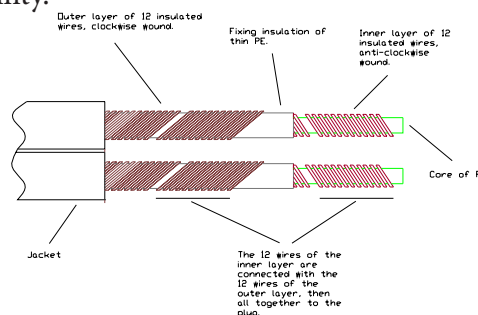

Sword-I Excalibur

Our ultimate interconnect cable. The success of the Sword Excalibur loudspeaker cable inspired the development of an interconnect based on the same patented design philosophy. The cable functions as a near-perfect signal carrier without the side effects associated with traditionally designed cables, which often suffer from severe frequency response irregularities and phase shifting. Sword preserves signal integrity with almost immeasurable deformation thanks to our complete control of the electro-physical design and conductor geometry. Regardless of price, the Sword series remains exceptionally difficult to surpass. The Rhodium Edition is available with both single-ended RCA and balanced XLR connectors. What does it sound like? The best description is: nothing at all — Supra Sword adds no character of its own. While gold plating is comparatively straightforward, rhodium plating is significantly more complex and costly, but offers superior hardness, durability, and contact performance. To preserve the unique electrical and mechanical properties of the bifilar-wound litz conductors, all Sword cables are exclusively supplied factory terminated. The transition between cable and connector is critically important, and maintaining this precision assembly in-house ensures optimal performance and long-term reliability.

CONSTRUCTION

- Cable: Sword-I
 Conductors (x2): 2x6x0.40 (Enameled) spun around PE/PP-filler
 Area: 2x1.5mm² / AWG 15
 Isolation: PP/PE mix, D=3mm
 Parts: Twisted
 Shield: Common Alu/Pet foli, 100%
 Jacket: PVC GA74 Crystal, round, D=8mm
 Colour: Transparent Ice Blue
 Interconnect: Stereo, 2 XLR 3F Female > 2 XLR 3M Male, Right = Red, Left = Black
 Plugs: Supra Swift Rhodium plated, Chassis in silver colour
 - Material: Rhodium plated Copper
 - Wire connection: Soldering, Solder tin Almit 34 Super
 - Jack connection: Quick lock
 Signal direction: Follow the arrows > Source > Receiver
 Packaging: Wooden box 22x22x4 cm