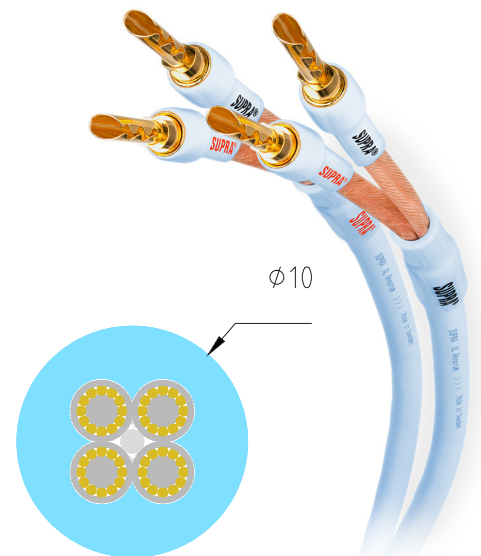

## SUPRA XL ANNORUM COMBICON

High end loudspeaker cable with Banana/Spade - full range

Gauge: 4x1.6mm<sup>2</sup> / AWG 15

Rev. date: 2026-05-29

Customs tariff no: 8544429010

Country of origin: Sweden

- Rubber based jacket for minimal microphony pick-up
- Star Quad configuration - very low inductance
- Interchangeable connectors with M6 thread, banana/spade
- 24K gold-plated copper connectors

### XL ANNORUM 4x1.6 - Full Range with Banana/Spade

The design is a 4 x 1.6 mm<sup>2</sup> square shaped lead configuration, where each lead comprises a plastic core around which 12 strands 5N Oxygen-free Copper are spun in a tight pitch. This minimizes skin-effect and inductance efficiently and by choosing the sonically benign PP as di-electric (insulation) the sonical stability by preventing corrosion and material fatigue, will remain at highest possible level year after year. The specification and performance fits right in between our Supra Quadrax and Sword edition.

CombiCon is pressed under high pressure onto the conductor. Done correctly, it brings the material together into an airtight, homogeneous and electrically invisible joint, almost similar to fusion welding.

### CONSTRUCTION

Cable:	<a href="#">XL Annorum 4x1.6</a>
Cross section Area:	2x3.2mm <sup>2</sup> / AWG 12
Conductors:	Transparent, + Red, - White
Jacket:	Rubber based PVC GA54, round
Diameter:	10 mm
Colour:	Ice Blue (other colours upon request)
Marking:	SUPRA XL ANNORUM 4x1.6 > Made in Sweden > Meter mark
Configuration:	Stereo pair, 2 > 2 connectors, Right = Red, Left = Black
Connector:	Combicon, 8 x Banana pins & 8 x Spades included
- Material:	24K gold-plated copper
- Wire connection:	Crimp, 8 x Combicon body CB03 M6
- Bending protection:	Sleeve 4 x S7 Red, 4 x S7 Black
Cable split:	20cm, Sleeve 2 x S9 Red, 2 x S9 Black
Signal direction:	Follow the arrows > Amplifier > Speaker
Packaging:	Carton 26x24.5x4.8 cm