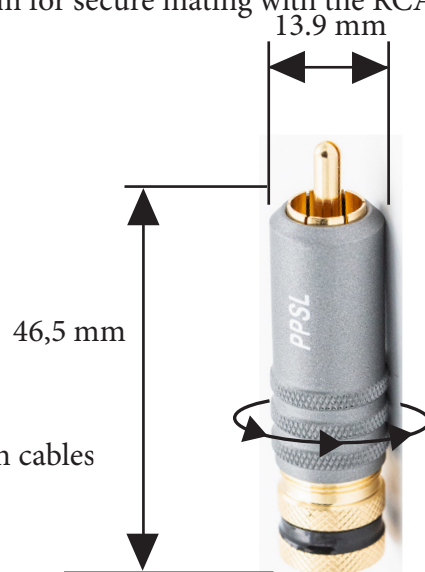

It includes mechanical cable strain relief and secure attachment to the female chassis connector via a chuck-locking mechanism, ensuring highly effective fixation while remaining gentle on both cables and connectors.

The design incorporates a precision-machined one-piece body, a soldering loop for the negative signal lead as well as the shield drain wire, and PTFE insulation for excellent heat resistance. An aluminum metal jacket, front-mounted, forms an integral part of the chuck-locking system for secure mating with the RCA chassis connector.

CONSTRUCTION

| | |
|---------------------|---|
| Type: | RCA Male |
| Material: | 24K gold plated copper |
| Insulation: | Teflon PTFE |
| Housing: | Shielding, front mounted |
| Wire connection: | Soldering |
| Center pin type: | Expanding |
| Chassis connection: | Soldering |
| Cable fixation: | Chuck locking |
| Cable connection: | Straight, teflon sleeve + screw incl. for thin cables |
| Contact fixation: | Chuck locking: tighten housing to lock |

Available packs:

- 1 pair (white & red) / blister pack
- 50 pair (50 pcs white & 50 pcs red) / bulk pack

Bulk is sold in 50-pack to stores only, but individually from retail stores.

| RCA-PLUG | FITS CABLE | MAX CABLE DIA. |
|-----------------|--|----------------|
| PPR-B | Eff-I, Trico | 8,5 mm |
| PPSL | Sublink, DAC, EFF, Phono | 7.7 mm |
| PPX | Sublink, DAC, EFF, Phono, Trico, Biline (single end) | 8.5 mm |
| RCA-3 | Parter AV-3, AV-4, AV-6.4 | 3.2 mm |
| RCA-6 FEMALE | Sublink, Phono, DAC, Biline (splitt end) | 6.5 mm |
| RCA-6 | Sublink, Phono, DAC, Biline (splitt end) | 6,5 mm |
| RCA-6SC | Sublink, Phono, DAC, Biline (splitt end) | 6,5 mm |
| RCA-8SL | Trico, Sword-I | 8.3 mm |
| RCA-8SL RHODIUM | Trico, Sword-I | 8.3 mm |