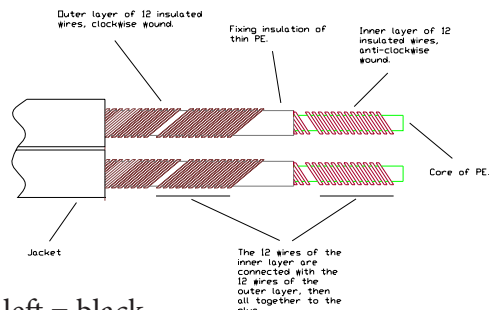

SWORD 2x3.0 EXCALIBUR JUMPER

High end loudspeaker jumper cable with Spade/Banana

Gauge: 2x3.0mm² / AWG 12

Rev. date: 2026-05-22

Customs tariff no: 8544429010

Country of origin: Sweden

- Screened - Completely transparent and dynamic sound
- Bifilar wound litz conductors
- Interchangeable connectors with M6 thread, banana/spade
- Rhodium plated solid OFC connectors

Sword 2x3.0 Excalibur Jumper Cable

Our ultimate speaker cable, designed without compromises or shortcuts. Every element is engineered to the highest quality standards while remaining affordable and, as always, manufactured in Sweden. Bifilar-wound 5N OFC litz conductors are twisted and shielded for minimal RFI interference, combined with PE insulation and solid copper rhodium-plated connectors. The Supra CombiCon CB03-EX crimp bodies are specifically developed for Excalibur, with each conductor mechanically twisted into the crimp body for maximum mechanical strength and durability. The litz conductors are mechanically crimped under high pressure, creating a perfect airtight electrical connection. The connector body features a Supra M6 thread, allowing interchangeable rhodium-plated Supra spade or banana/BFA connectors.

The cable is designed to behave as a non-inductive and phase-stable transmission line across the entire audible frequency spectrum. The only thing removed is distortion, allowing every detail and dynamic nuance of the music to be heard in full. Enjoy!

CONSTRUCTION

- Cable: Sword 2x3.0 Excalibur conductors
- Conductors (x2) 2x12x0.40 (Enameled)
- Area: 2x3.0mm² / AWG 12
- Insulation: Transparent PE, D=6mm
- Configuration: Stereo pair, 2 > 2 connectors, Right = red, left = black
- Connectors: Combicon Rhodium, 4 x Banana M6 pins & 4 x Spade M6 are included
- Material: Rhodium plated OFC
 - Connection: Crimp, 8 x Combicon CB03-EX RH M6
 - Insulation: Sleeve 4 x S03-EX Red, 4 x S03-EX Black
- Packaging: 23x20x4 cm