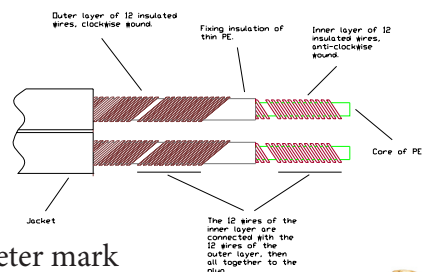

SUPRA SWORD 2x3.0 JUMPER 28CM

High-end Loudspeaker Jumper Cable with Spades

Gauge: 2x3.0mm² / AWG 12

Rev. date: 2026-05-25

Customs tariff no: 8544429010

Country of origin: Sweden

- Transparent and dynamic sound
- Bifilar wound litz conductors
- Crimp style solid Copper permanent forks
- 24K Gold plated OFC connectors

Sword 2x3.0 Jumper cable

The foundation of Supra Sword's outstanding performance is its bifilar-wound litz conductors, comprising 24 individually insulated strands per pole. Twelve strands are wound in one direction and twelve in the opposite, effectively cancelling magnetic fields and resulting in extremely low inductance. The individually insulated litz strands also minimize dynamic skin effect, allowing Sword to behave as a non-inductive and phase-stable cable across the entire audible frequency range. The result is a transparent transfer of the signal from amplifier to speaker, preserving every detail and dynamic nuance of the music.

Sword is supplied with crimped M6 threaded adaptors and a set of matching connectors. The images show both spade and banana/BFA connectors, with the option to screw the banana/BFA connector directly onto the connector body. The connector body and conductor are crimped together under very high pressure, creating a perfect airtight connection for optimal conductivity and long-term reliability.

Supra Sword
Patented Bifilar Wound Litz

CONSTRUCTION

- Cable: Sword 2x3.0
 Conductors (x2): 2x12x0.40 (Enameled)
 Area: 2x3.0mm² / AWG 12
 Jacket: PVC GA78, 8-model
 Diameter: 20x9 mm
 Colour: Ice Blue
 Markning: SUPRA SWORD 2x3.0 > Made in Sweden > Meter mark
 Configuration: Stereo pair, 2 > 2 connectors, Right = Red, Left = Black
 Connectors: 8 x Fixed spades
 - Material: 24K gold plated OFC Copper
 - Connection: Crimp
 - Insulation: Sleeve 4 x S9 Red, 4 x S9 Black
 Signal direction: Follow the arrows > Amplifier > Speaker
 Packaging: 23x20x4 cm